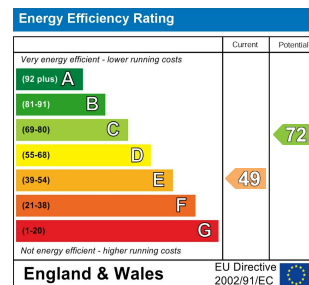

DIRECTIONS

CONTACT

19 St. Francis Road Keynsham
Somerset
BS31 2DT

E: ali@love-lettings.co.uk
T: 0117 2449022
www.love-lettings.co.uk

LOVE
LETTINGS BS♥