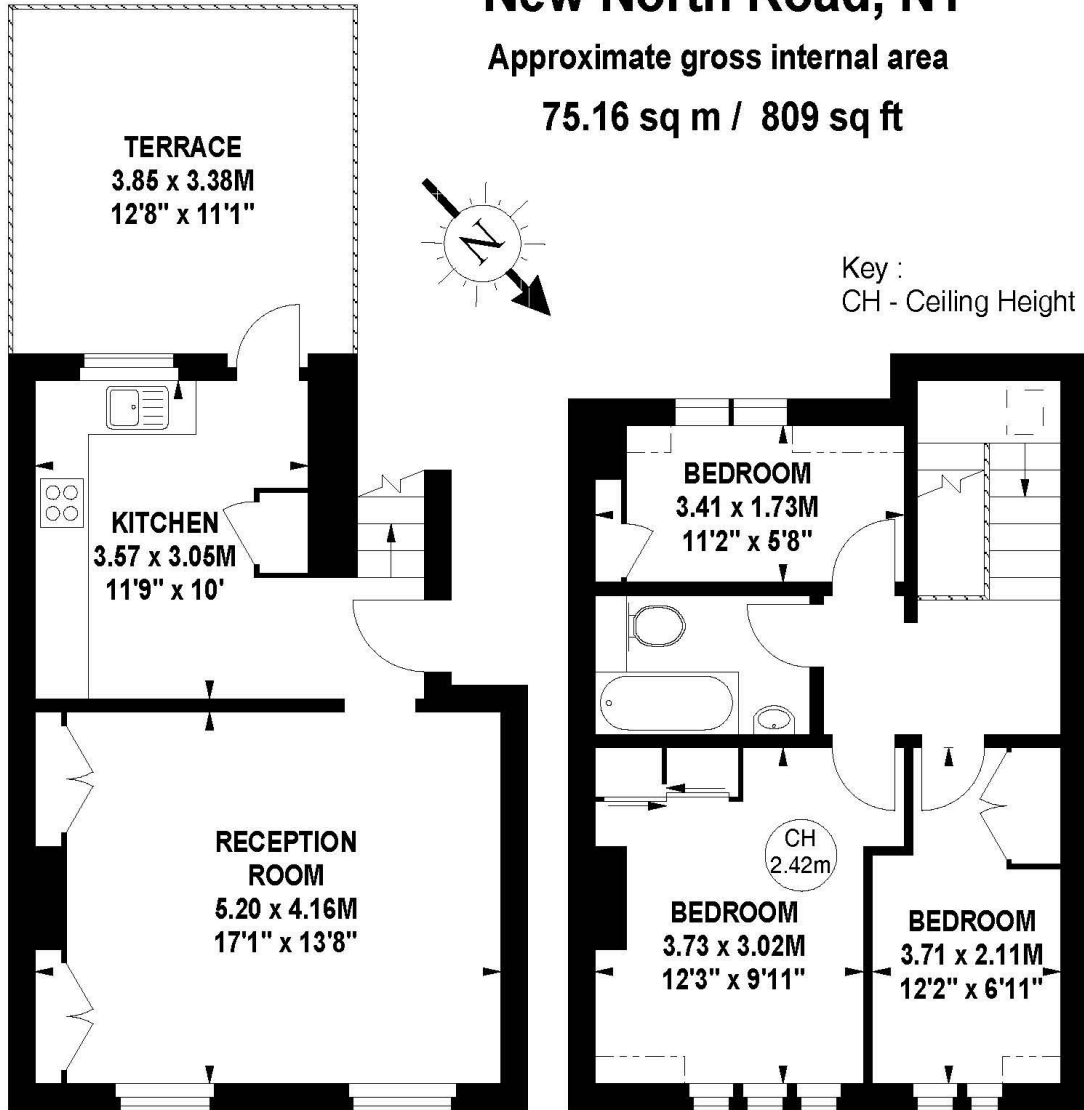

The property is finished to a high standard throughout, offering ample living and entertaining space. The property benefits from 2 double bedrooms, study, modern bathroom, large reception room, fully fitted kitchen with great storage and further benefitting from a private roof terrace.

New North Road, N1

Approximate gross internal area

75.16 sq m / 809 sq ft

Second Floor

Third Floor

The floor plan is not to scale and measurements and areas shown are approximate and therefore should be used for illustrative purposes only. The plan has been prepared in accordance with the RICS code of Measuring Practice and whilst we have confidence in the information produced, it must not be relied on.