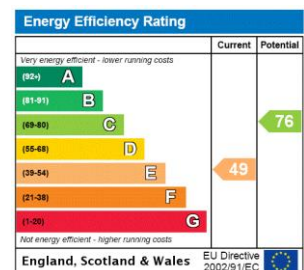

Located a short distance from Old Street Station, along with a plethora of shops, restaurants and bars. Available now.

Minimum Term: 4 months
Deposit Required: £0.00
Local Authority:
Council Tax Band:
EPC Rating: E
Furnished, Part Furnished