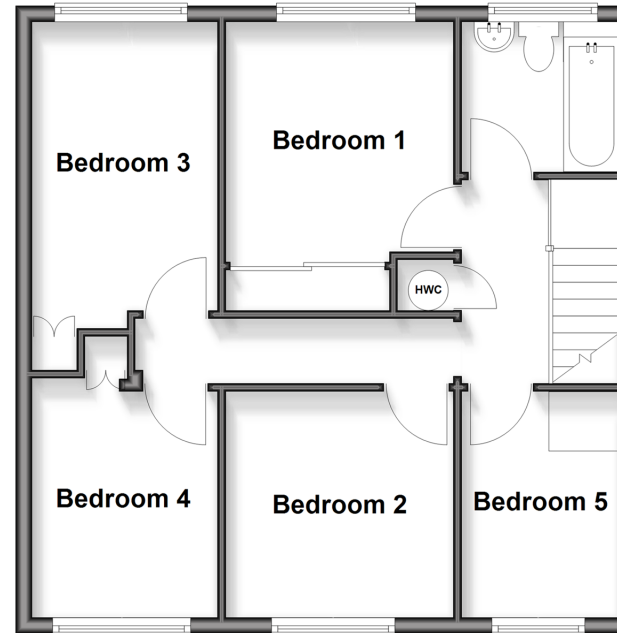

Approx. 62.6 sq. metres (674.0 sq. feet)

First Floor

Approx. 54.7 sq. metres (588.9 sq. feet)

Outbuilding

Approx. 11.9 sq. metres (128.3 sq. feet)

Accommodation

GROUND FLOOR

Entrance Hall

Lounge: 15'0 x 13'0 (4.58m x 3.97m)

Dining Area: 13'11 x 7'9 (4.24m x 2.36m)

Conservatory: 9'2 x 5'11 (2.80m x 1.80m)

Kitchen: 9'1 x 8'1 (2.77m x 2.47m)

Rear Lobby

Downstairs Shower Room: 8'6 (2.59m) narrowing to 5'11 (1.80m) x 4'7 (1.40m)

Garage : 16'0 x 7'10 (4.88m x 2.39m)

FIRST FLOOR

Landing

Bedroom 1: 11'10 (3.61m) narrowing to 9'3 (2.82m) x 9'6 (2.90m)

Bedroom 2: 9'5 x 9'5 (2.87m x 2.87m)

Bedroom 3: 12'6 x 7'11 (3.81m x 2.41m)

Bedroom 4: 10'4 x 7'9 (3.15m x 2.36m)

Bedroom 5: 9'1 x 6'6 (2.77m x 1.98m)

Bathroom: 6'5 x 6'2 (1.96m x 1.88m)

OUTSIDE

Front Garden

Rear Garden

Driveway

Garage : 16'4 x 8'0 (4.98m x 2.44m)

OUTBUILDING