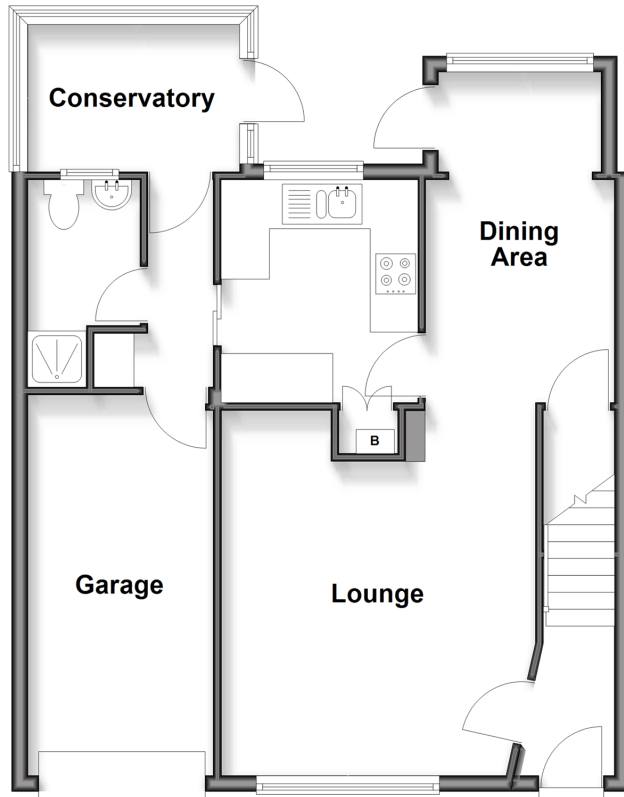

Approx. 62.6 sq. metres (674.0 sq. feet)

First Floor

Approx. 54.7 sq. metres (588.9 sq. feet)

Outbuilding

Approx. 11.9 sq. metres (128.3 sq. feet)

Accommodation

GROUND FLOOR

Entrance Hall

Lounge: 15'0 x 13'0 (4.58m x 3.97m)

Dining Area: 13'11 x 7'9 (4.24m x 2.36m)

Conservatory: 9'2 x 5'11 (2.80m x 1.80m)

Kitchen: 9'1 x 8'1 (2.77m x 2.47m)

Rear Lobby

Downstairs Shower Room: 8'6 (2.59m) narrowing to 5'11 (1.80m) x 4'7 (1.40m)

Bedroom 5: 9'1 x 6'6 (2.77m x 1.98m)

Bathroom: 6'5 x 6'2 (1.96m x 1.88m)

OUTSIDE

Front Garden

Rear Garden

Driveway

Garage : 16'4 x 8'0 (4.98m x 2.44m)

OUTBUILDING

Storage

Main features

- No upper chain
- Extended semi detached house
- Family bathroom and ground floor shower room
- Lounge, enlarged dining room and double glazed conservatory
- Good size secluded rear garden, garage and driveway