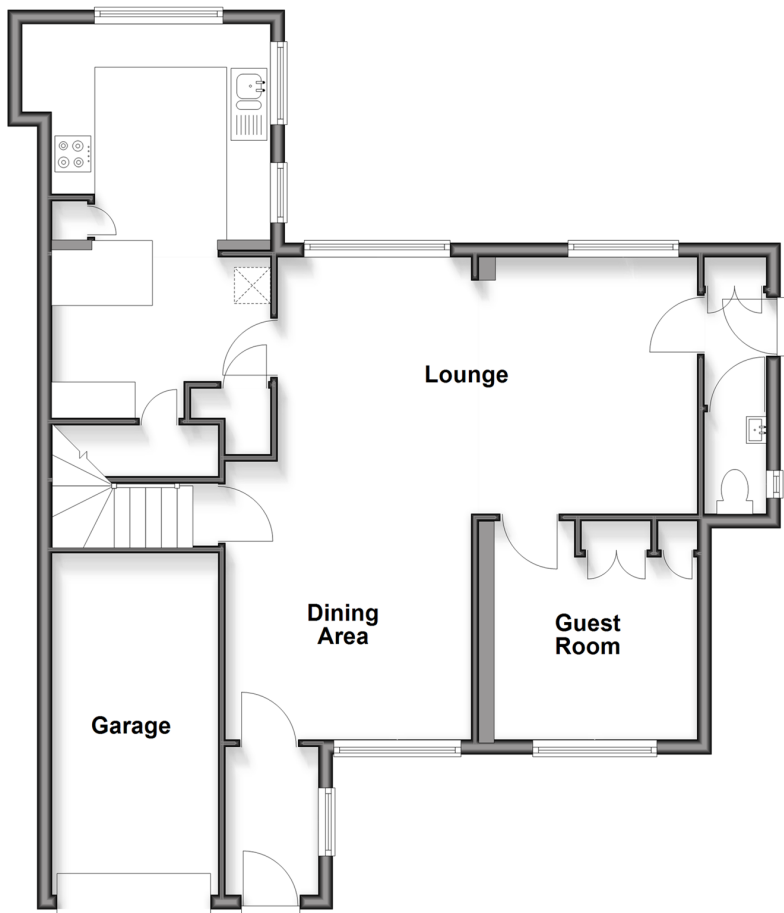

Ground Floor

Approx. 81.9 sq. metres (882.0 sq. feet)

First Floor

Approx. 62.7 sq. metres (675.3 sq. feet)

Accommodation

GROUND FLOOR

Entrance Porch
Entrance Hall
Downstairs Cloakroom
Lounge : 19'2 x 11'8 (5.85m x 3.56m)
Dining Area: 11'4 x 10'7 (3.46m x 3.23m)

Guest Room: 9'4 x 9'1 (2.85m x 2.77m)
Kitchen/Breakfast Room: 17'9 (5.41m) x 11'4 (3.46m)
narrowing to 10'2 (3.10m)
Rear Lobby
Garage : 16'5 x 7'9 (5.01m x 2.36m)

FIRST FLOOR

Landing
Bedroom 1: 9'10 x 9'10 (3.00m x 3.00m)
En Suite Shower Room: 7'0 x 5'9 (2.14m x 1.75m)
Lounge: 14'2 x 9'1 (4.32m x 2.77m)
Bedroom 2: 10'0 x 8'7 (3.05m x 2.62m)
Bedroom 3: 9'1 x 7'9 (2.77m x 2.36m)
Bathroom: 7'0 x 6'11 (2.14m x 2.11m)
Study: 7'1 x 5'7 (2.16m x 1.70m)
Kitchenette: 11'1 x 5'8 (3.38m x 1.73m)