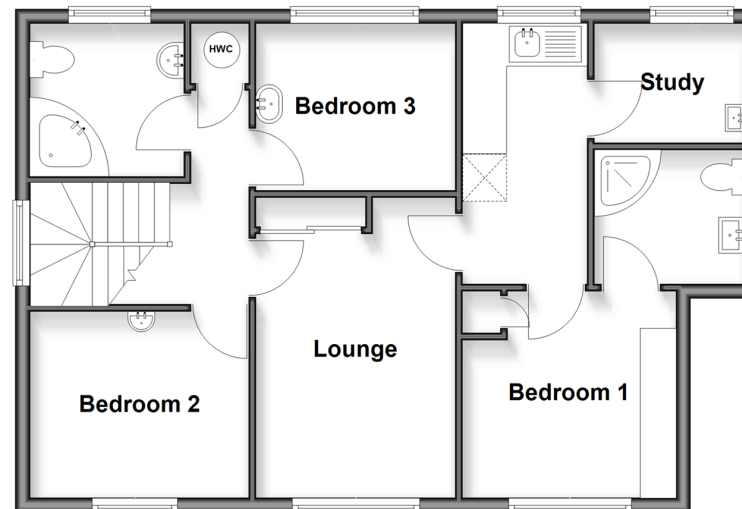

Ground Floor

Approx. 81.9 sq. metres (882.0 sq. feet)

First Floor

Approx. 62.7 sq. metres (675.3 sq. feet)

Accommodation

GROUND FLOOR

Entrance Porch
Entrance Hall
Downstairs Cloakroom
Lounge : 19'2 x 11'8 (5.85m x 3.56m)
Dining Area: 11'4 x 10'7 (3.46m x 3.23m)

Guest Room: 9'4 x 9'1 (2.85m x 2.77m)
Kitchen/Breakfast Room: 17'9 (5.41m) x 11'4 (3.46m)
narrowing to 10'2 (3.10m)
Rear Lobby
Garage : 16'5 x 7'9 (5.01m x 2.36m)

FIRST FLOOR

Landing
Bedroom 1: 9'10 x 9'10 (3.00m x 3.00m)
En Suite Shower Room: 7'0 x 5'9 (2.14m x 1.75m)
Lounge: 14'2 x 9'1 (4.32m x 2.77m)
Bedroom 2: 10'0 x 8'7 (3.05m x 2.62m)
Bedroom 3: 9'1 x 7'9 (2.77m x 2.36m)
Bathroom: 7'0 x 6'11 (2.14m x 2.11m)
Study: 7'1 x 5'7 (2.16m x 1.70m)
Kitchenette: 11'1 x 5'8 (3.38m x 1.73m)