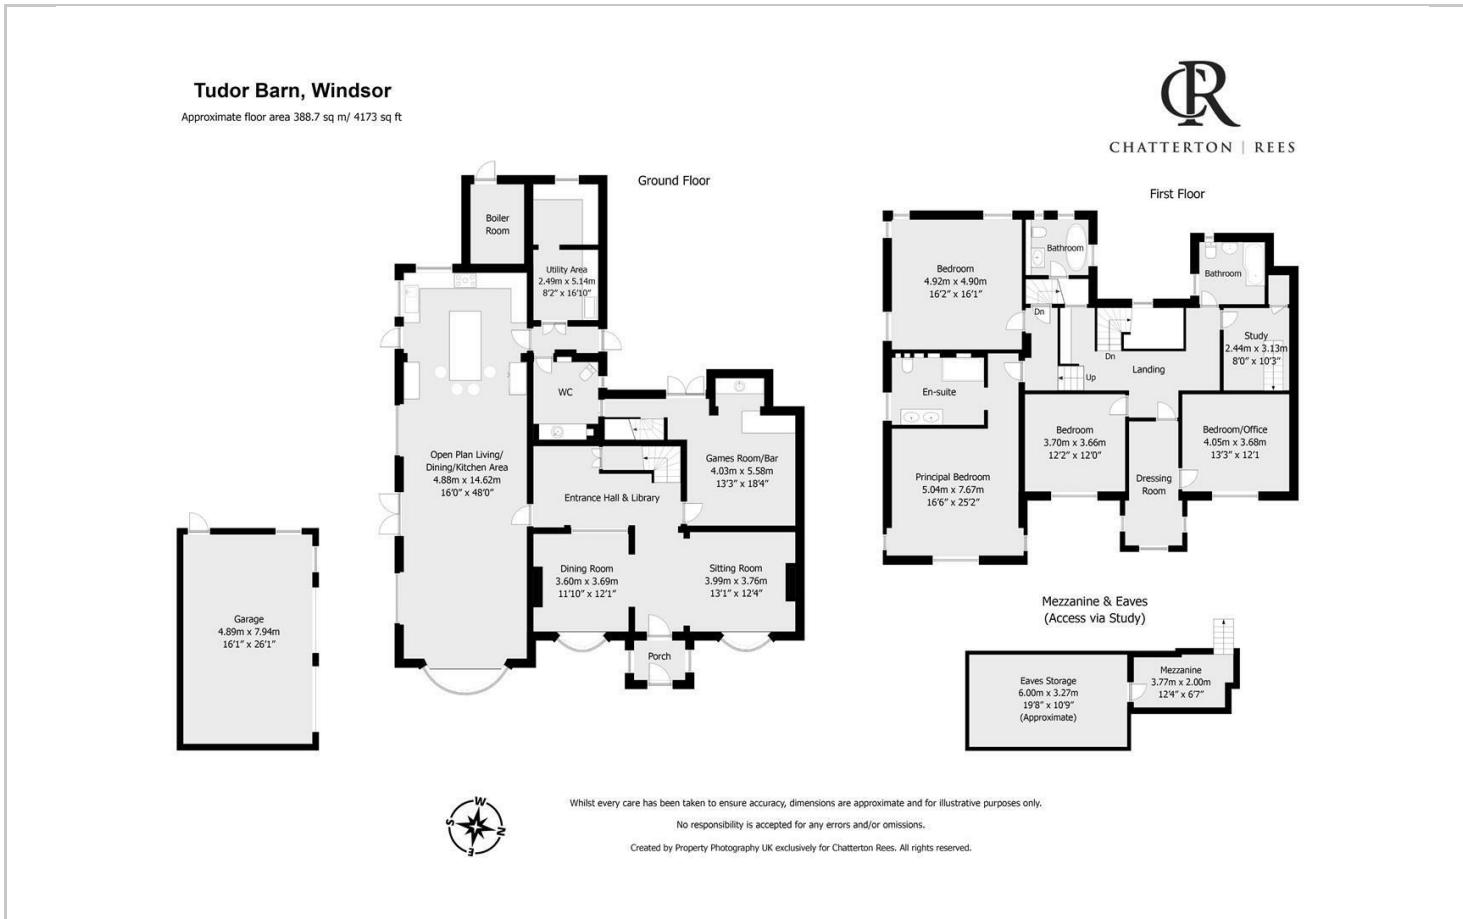

Floor Plans