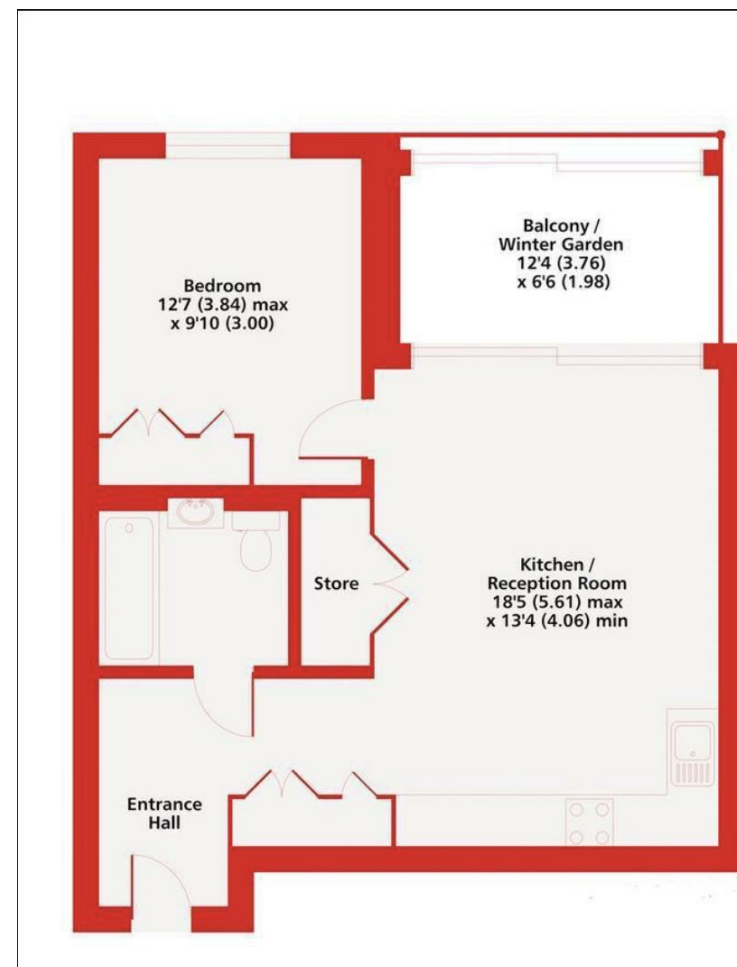

CN08, 20.03 Makers Building 1 Jasper Walk, Hackney, London, N1 7TW

£700 Per Week

20.03 Makers Building 1 Jasper Walk, London N1 7TW

*** Please quote reference JC2306169 when contacting the office ***

One bedroom apartment to rent in the Makers building, N1 7TW

20th floor

52 Sq Meter / 560Sq Ft

Available from 05/08/2026

Council tax Band F - London Borough of Hackney

Council Tax Band: