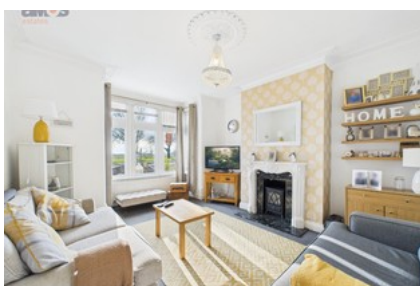

Hadleigh Benfleet

- ✓ Good Size Two Bedroom Ground Floor Flat
- ✓ Beautiful Views Over The Fields & The Estuary
- ✓ Shared Garden/off Street Parking
- ✓ Convenient Location
- ✓ Easy Reach Of Leigh Station
- ✓ Close To Town Centre
- ✓ Council Tax Band B
- ✓ Epc Band D