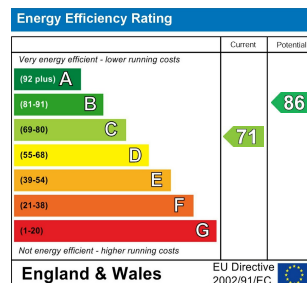

TAYLOR
MICHAEL
SALES & LETTINGS

4 Bed
House - Mid
Terrace
located in

£2,500 Per month

TAYLOR
MICHAEL
STUDENTS

DIRECTIONS

CONTACT

62 Church Road
Hove
East Sussex
BN3 2FP

E: lettings@taylormichael.agency
T:
<https://taylormichael.agency/>