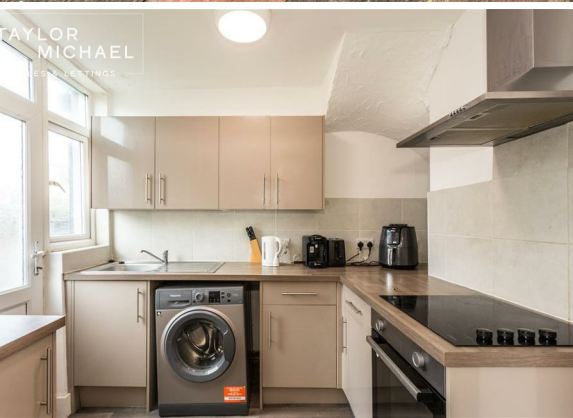

TAYLOR
MICHAEL
SALES & LETTINGS

4 Bed
House - Mid
Terrace
located in

£2,500 Per month

TAYLOR
MICHAEL
STUDENTS

DIRECTIONS

CONTACT

62 Church Road
Hove
East Sussex
BN3 2FP

E: lettings@taylormichael.agency
T:
<https://taylormichael.agency/>