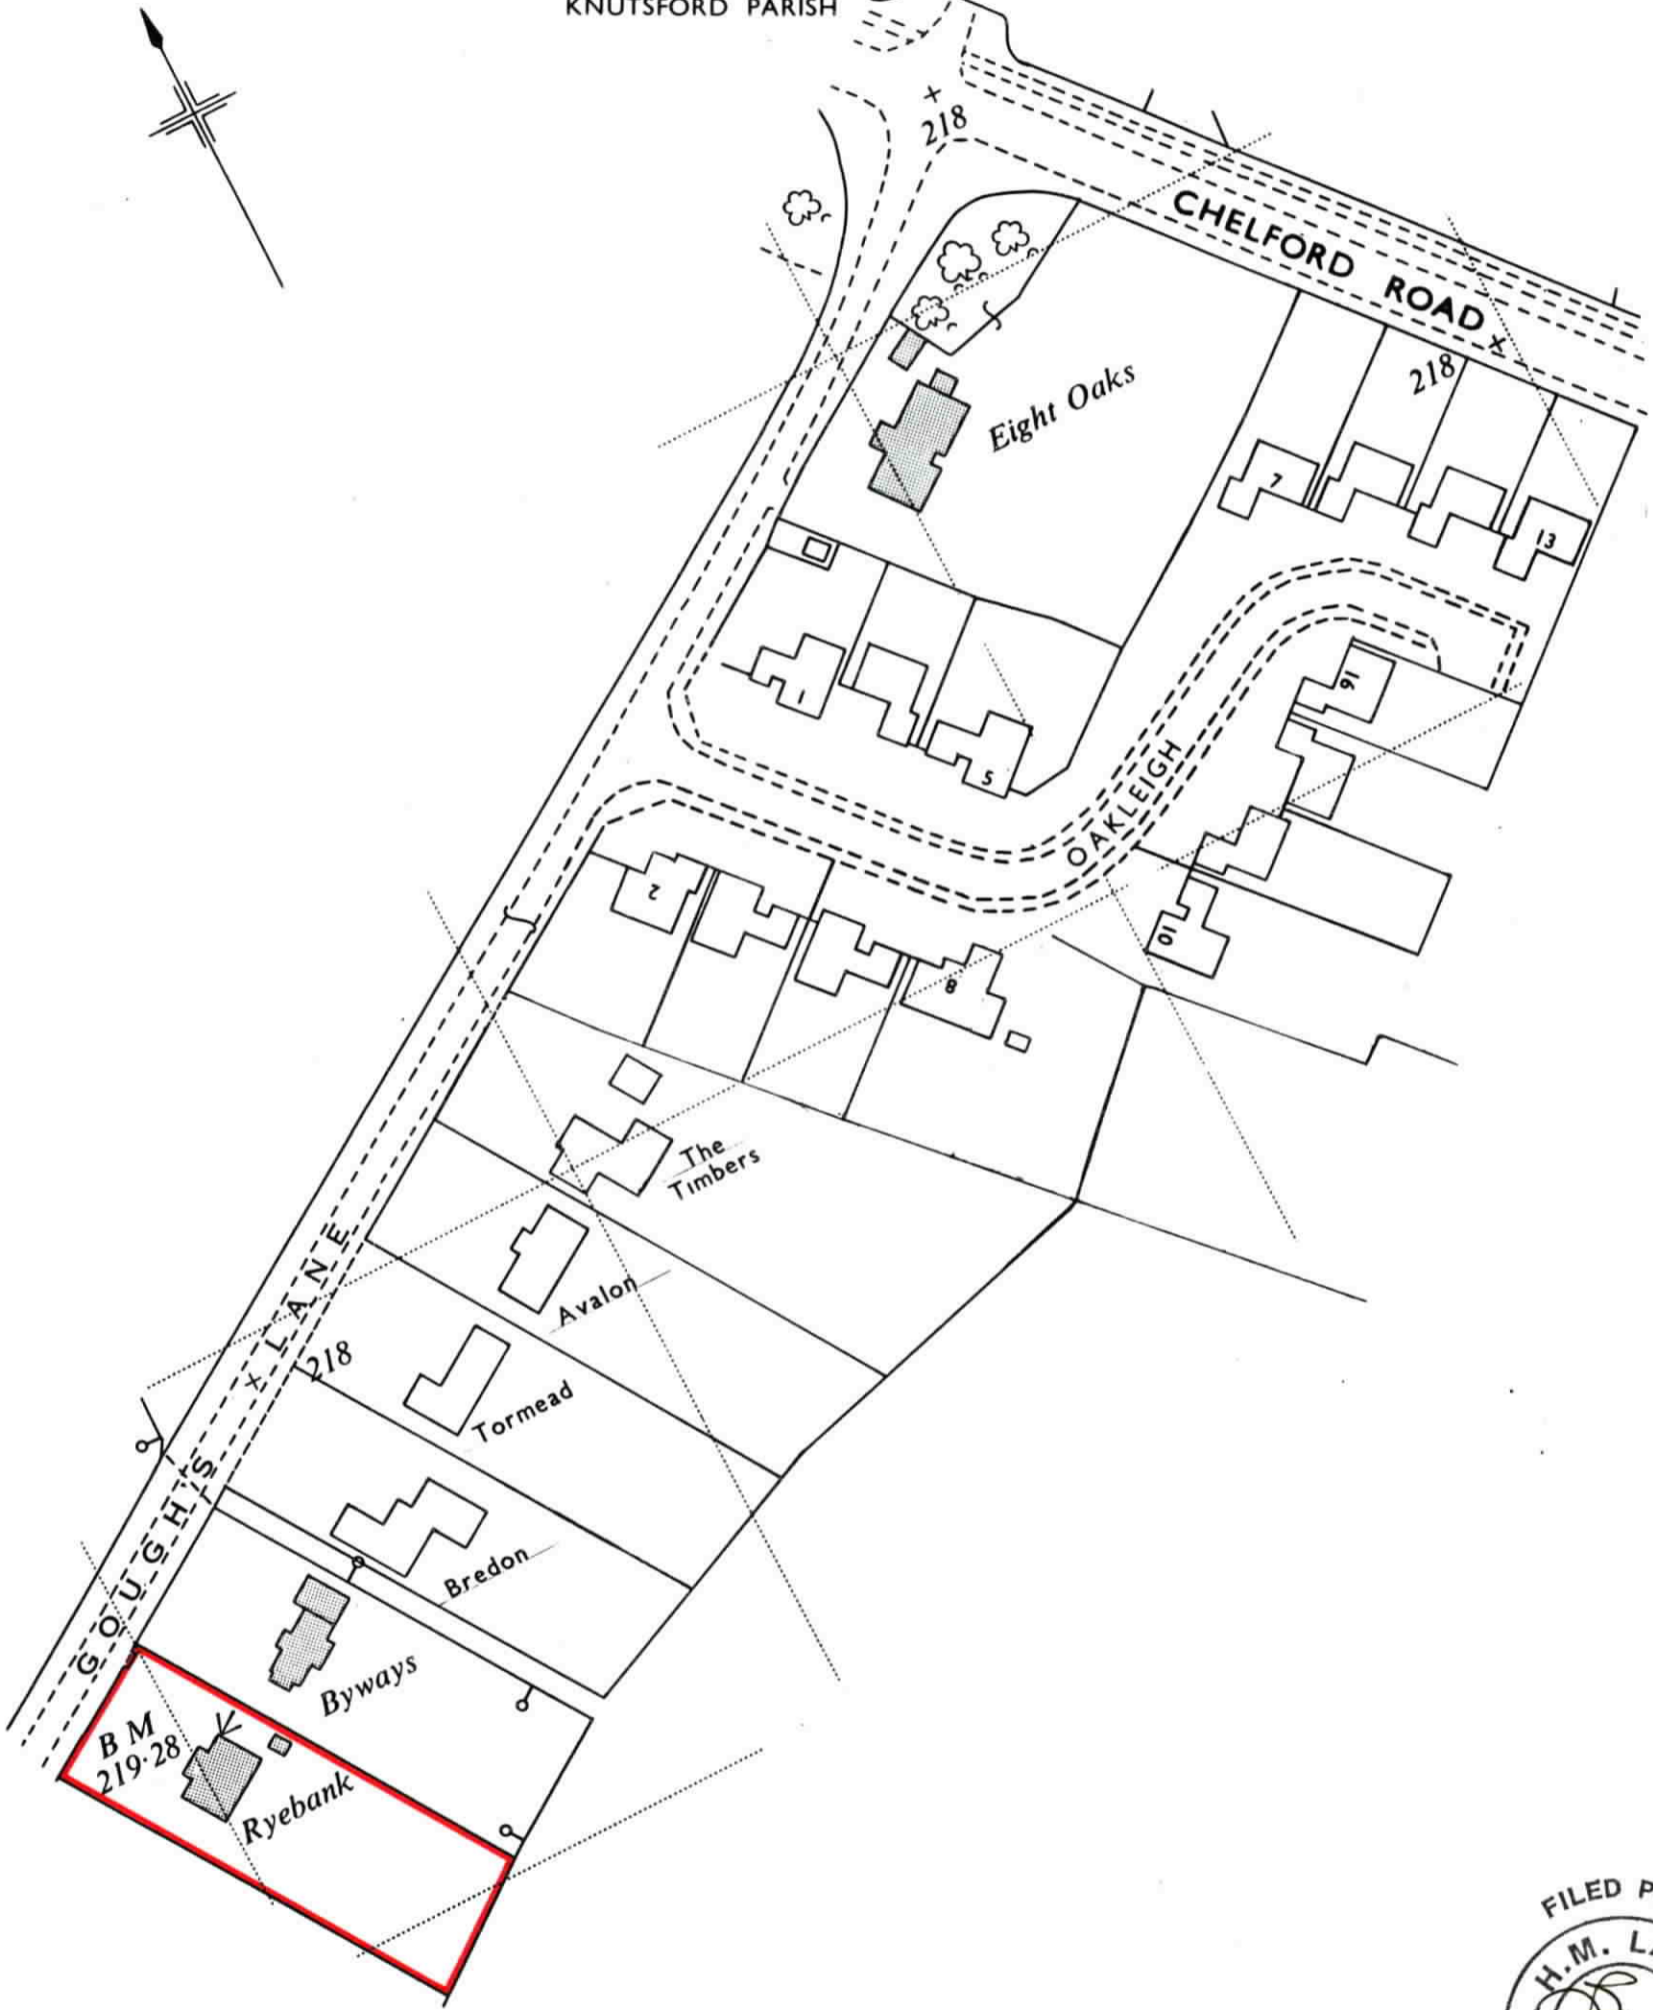

H.M. LAND REGISTRY		TITLE NUMBER	
		CH400570	
ORDNANCE SURVEY PLAN REFERENCE	SJ7677	SECTION B	Scale 1/1250 Enlarged from 1/2500
COUNTY CHESHIRE	DISTRICT MACCLESFIELD		© Crown copyright 1977

KNUTSFORD PARISH

This is a print of the view of the title plan obtained from HM Land Registry showing the state of the title plan on 27 March 2026 at 13:46:27. This title plan shows the general position, not the exact line, of the boundaries. It may be subject to distortions in scale. Measurements scaled from this plan may not match measurements between the same points on the ground.