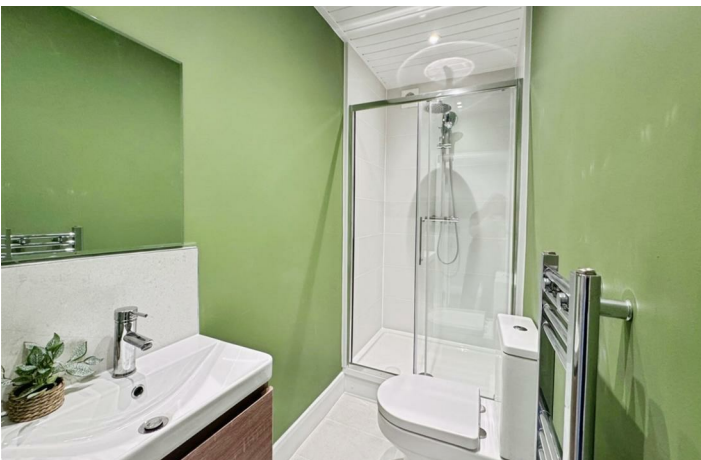

Description

Appointmoor are pleased to offer a selection of two bedroom apartments located conveniently on Preston Road, Westcliff-on-Sea which is located a short walk from the local Train Station. The property is on the first floor and benefits from a modern shower room. A modern kitchen with fridge freezer and washing machine. The property has been decorated to a high standard

and has a modern hard flooring throughout. There is also a private garden to the rear. Please call now to arrange a viewing.

Energy Efficiency Rating		Current	Potential
Very energy efficient - lower running costs			
(92 plus) A			
(81-91) B			
(69-80) C			
(55-68) D			
(39-54) E			
(21-38) F			
(1-20) G			
Not energy efficient - higher running costs			
		73	78
England & Wales		EU Directive 2002/91/EC	

Environmental Impact (CO₂) Rating		Current	Potential
Very environmentally friendly - lower CO₂ emissions			
(92 plus) A			
(81-91) B			
(69-80) C			
(55-68) D			
(39-54) E			
(21-38) F			
(1-20) G			
Not environmentally friendly - higher CO₂ emissions			
England & Wales		EU Directive 2002/91/EC	

AGENTS NOTES: Every care has been taken with the preparation of these particulars, but complete accuracy cannot be guaranteed. If there is any point, which is of particular importance to you, please obtain professional confirmation. Alternatively, we will be pleased to check the information for you. All measurements quoted are approximate. Floor plans are not to scale. The Fixtures, Fittings & Appliances have not been tested and therefore no guarantee can be given that they are in working order. Photographs are reproduced for general information, and it cannot be inferred that any item shown is included in the sale.

VIEWINGS: BY APPOINTMOOR ESTATES ONLY