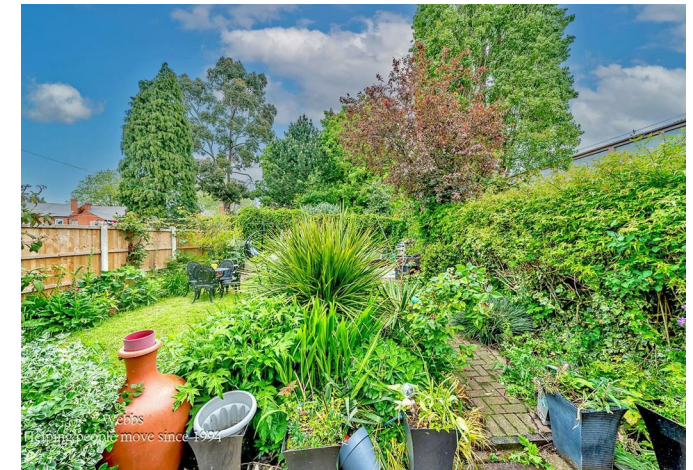

Upon entering, you will find a generous lounge diner that serves as the heart of the home. The central staircase adds a unique touch, while the patio doors invite natural light and provide a seamless connection to the rear garden. The modern fitted kitchen is conveniently located beyond the lounge area, offering a stylish space for culinary pursuits. Adjacent to the kitchen, you will find a separate modern bathroom, ensuring practicality for family living.

The first floor boasts two spacious double bedrooms, perfect for relaxation and rest. Additionally, there is a further single room that currently serves as a storage space, providing flexibility for your needs.

Key Features

- 2/3 BEDROOM HOME
- MODERN FITTED KITCHEN
- LANDSCAPED REAR GARDEN
- CLOSE TO ALL LOCAL AMENITIES
- VIEWING ESSENTIAL
- OPEN PLAN LOUNGE DINER
- MODERN FITTED BATHROOM
- PERFECT FIRST TIME BUY OR INVESTMENT
- POPULAR LOCATION
- CALL WEBBS TO SECURE YOUR VIEWING ON 01922 663399!!!

Rooms and Dimensions

Living Dining Room

26'1" x 10'1" (7.96m x 3.09m)

Kitchen

13'9" x 5'10" (4.20m x 1.80m)

Bathroom

8'0" x 5'4" (2.46m x 1.65m)

First Floor Landing

Bedroom One

11'4" x 11'6" (3.46m x 3.51m)

Bedroom Two

11'2" x 11'10" (3.42m x 3.62m)

Bedroom Three/ Dressing Room

12'8" x 6'0" (3.87m x 1.85m)

Identification Checks B