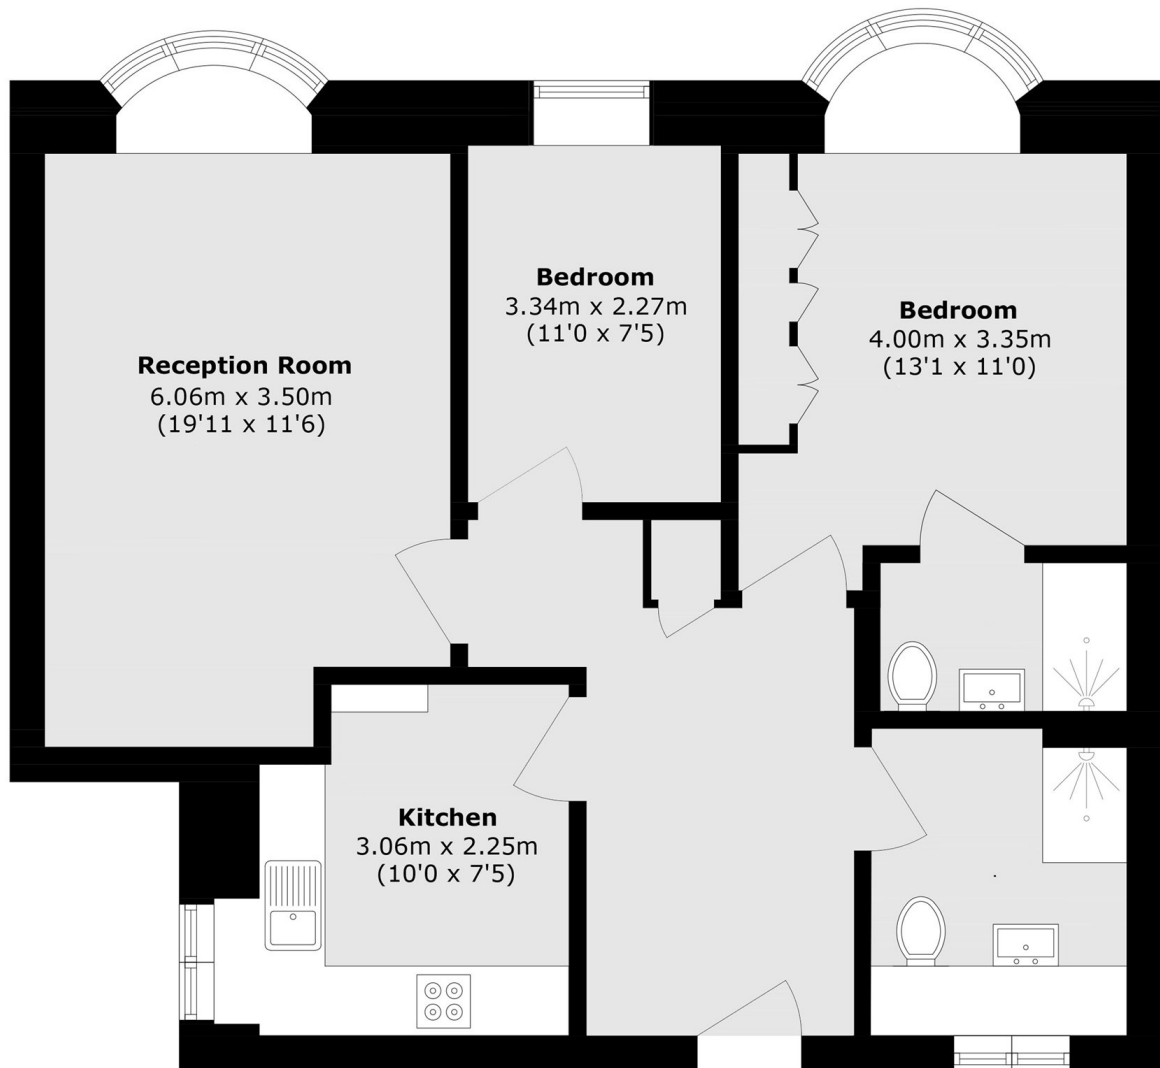

Queensway, W2

£3,500 Per week

Features

Queensway, London, W2

Total area (approx.): 74.2 sq. m (798.6 sq. ft)