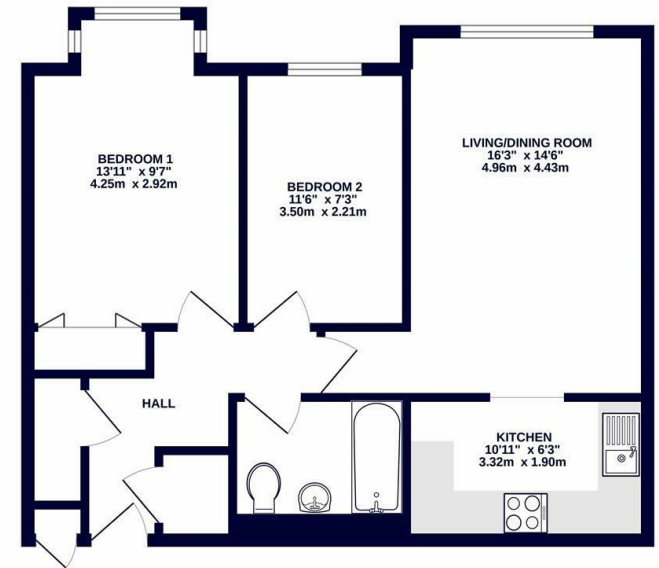

GROUND FLOOR
602 sq.ft. (55.9 sq.m.) approx.