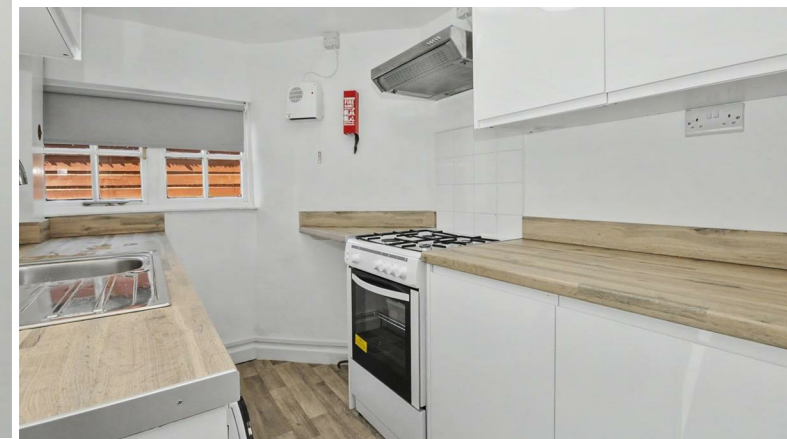

ehB
RESIDENTIAL

Your Property - Our Business

23, Milverton Crescent, Leamington Spa

£1,100 Per Month

An attractive renovated one bedroom, duplex ground floor apartment located in a quiet seclusive backwater of the Milverton area.