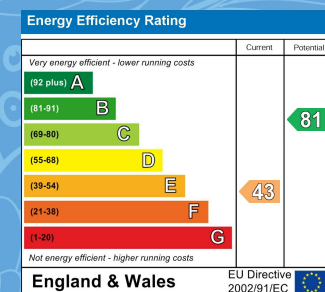

Your Property - Our Business

- Residential Estate Agents
- Lettings and Property Managers
- Land and New Homes Agents

Leamington Spa Office
Somerset House
Clarendon Place
Royal Leamington Spa
CV32 5QN

01926 881144 ehbresidential.com

Also at: Warwick, 17-19 Jury St, Warwick CV34 4EL