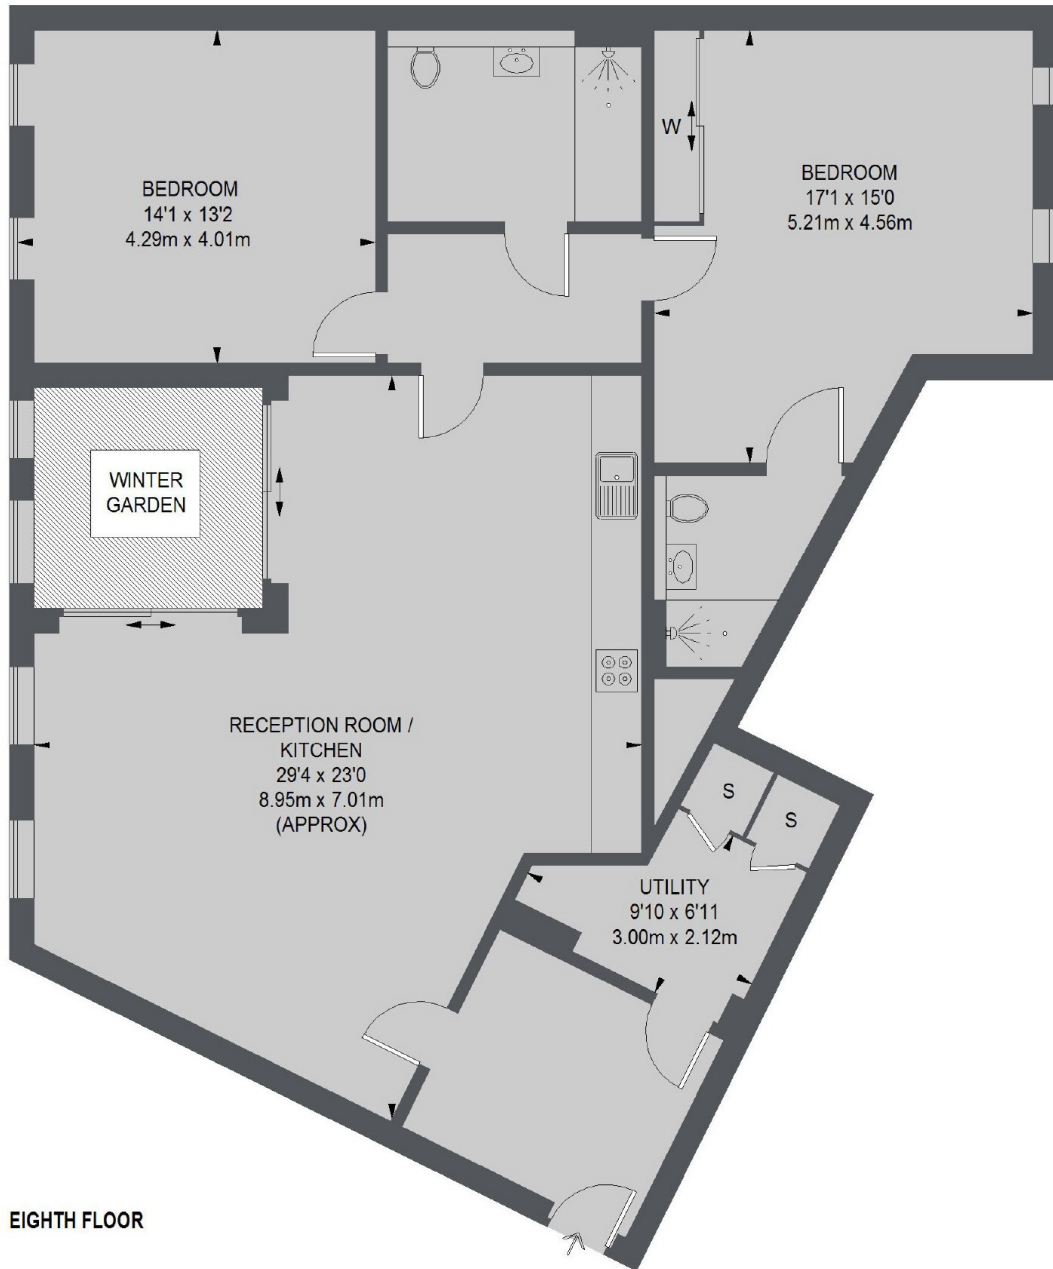

Blackfriars Road, SE1

£923 Per week

A two bedroom two bathroom apartment to rent in the ever popular Conquest Tower. One of the developments larger units, the property extends to over 1200sqft.

Located on Blackfriars Road, Conquest Tower is a short walk from Southwark & Waterloo Stations. Close by is The Cut, which offers an array of pubs, restaurants coffee shops and the Old & New Vic theatres.

Features

- Two Bedrooms
- Two Bathrooms
- Large Open Plan Living
- Winter Garden
- 24hr Concierge
- Communal Terrace

Blackfriars Road, London, SE1

TOTAL APPROX. FLOOR AREA 1286 SQ. FT. (119.43 SQ. M.)