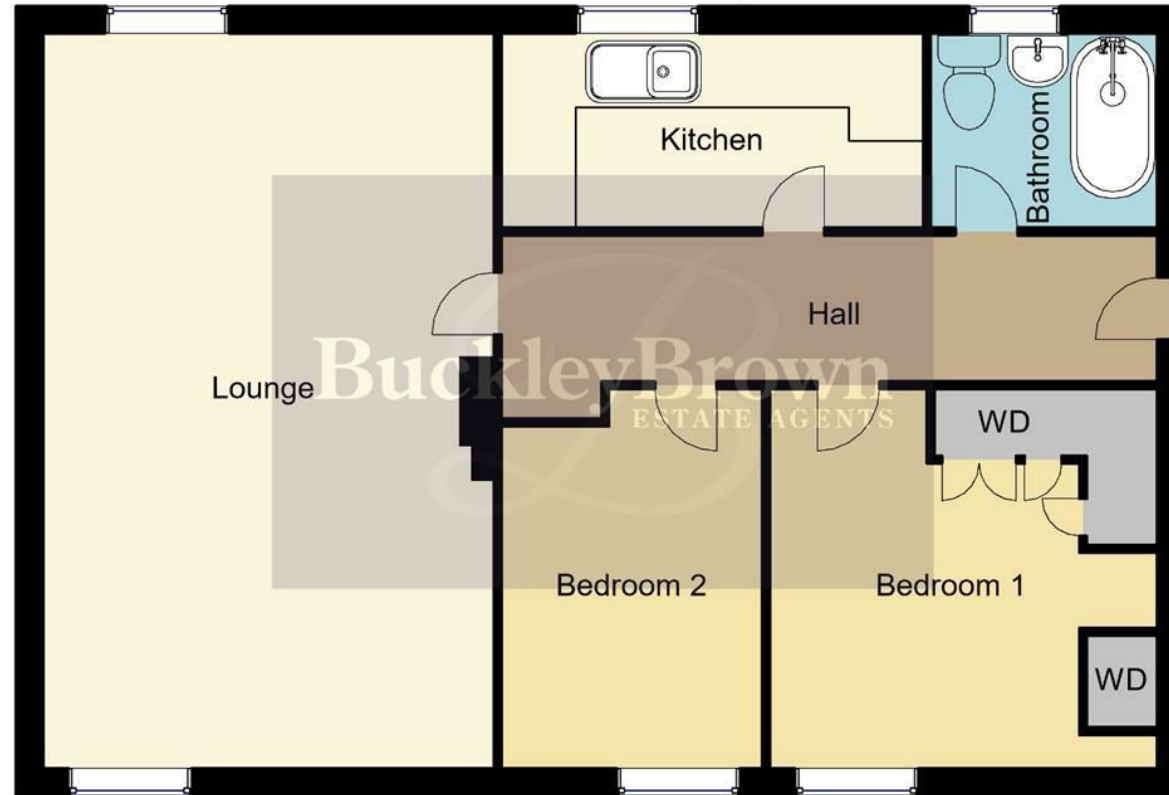

Ground Floor  
60sq.m/647.26sq.ft  
Approx

Whilst every attempt has been made to ensure the accuracy of the floor plan contained here, no responsibility is taken for incorrect measurements of doors, windows, appliances and room or any error, omission or misstatement. Exterior and interior walls are drawn to scale based on interior measurements. Any figure given is for initial guidance only and should not be relied on as basis of valuation. These plans are for marketing purposes only and should be used as such by any prospective purchase. Specially no guarantee is should not be relied on as a basis of valuation. These plans are for marketing purposes only and should be used as such by any prospective purchase. Specifically no guarantee is given on the total square footage of the property if quoted on this plan.  
CC Ltd ©2018