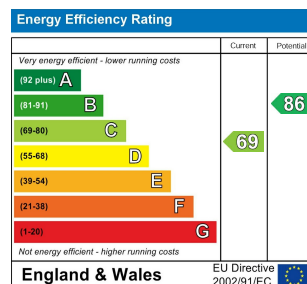

DIRECTIONS

CONTACT

62 Church Road
Hove
East Sussex
BN3 2FP

E: lettings@taylormichael.agency
T:
<https://taylormichael.agency/>

TAYLOR
MICHAEL
STUDENTS