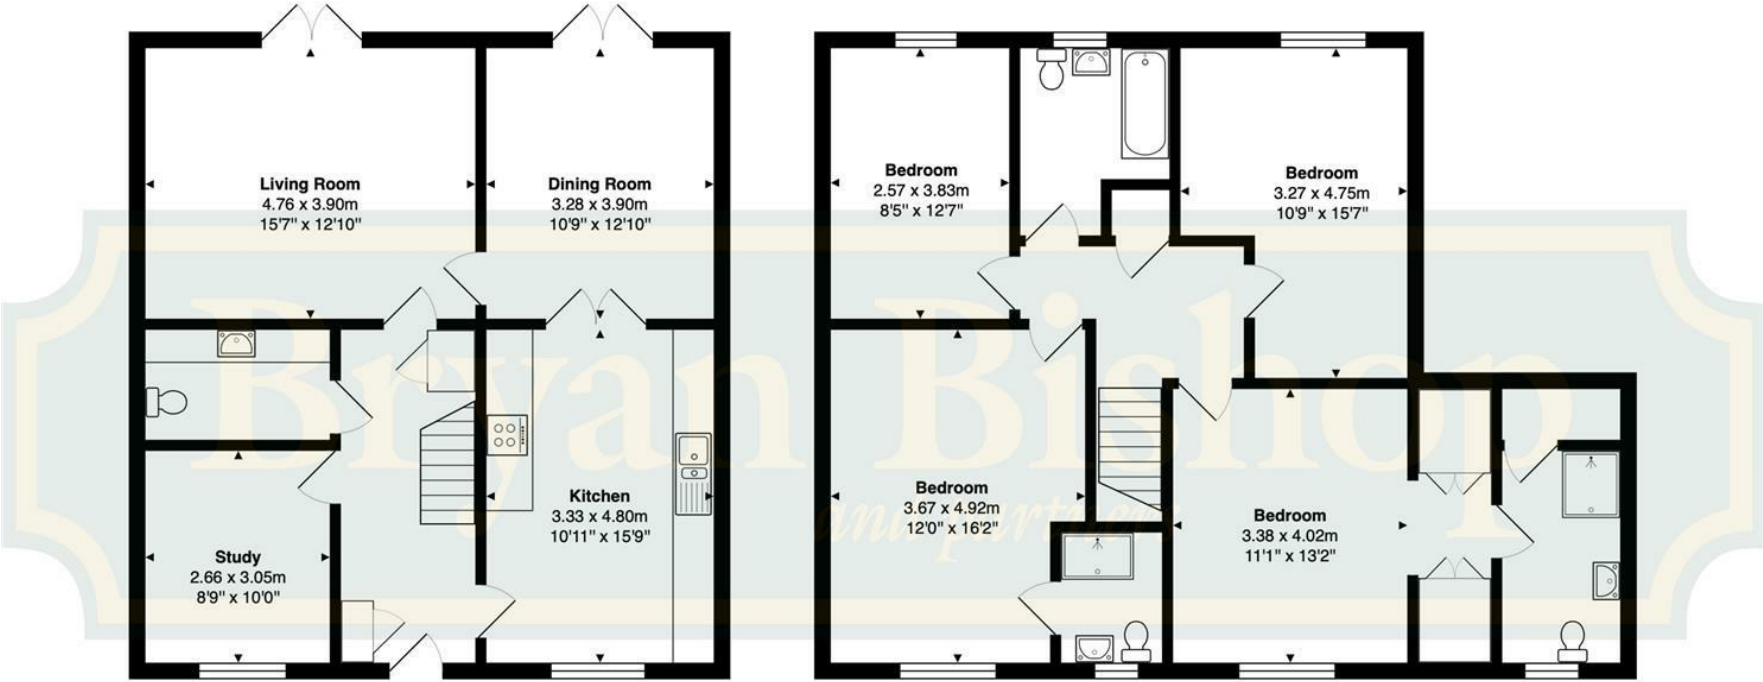

SIMPLY HOMES

Goldcrest Avenue

Hitchin SG4 8YZ

Goldcrest Avenue

Hitchin SG4 8YZ

Ground Floor
Area: 72.7 m² ... 782 ft²

First Floor
Area: 85.8 m² ... 924 ft²

Total Area: 158.5 m² ... 1706 ft²