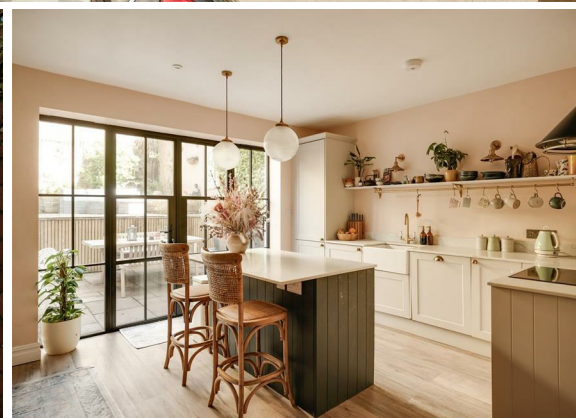

**4 Bed  
House - End  
Terrace  
located  
in Bedminster**

Asking Price £625,000

Total Area: 134.0 m<sup>2</sup> ... 1442 ft<sup>2</sup>  
 All measurements are approximate and for display purposes only