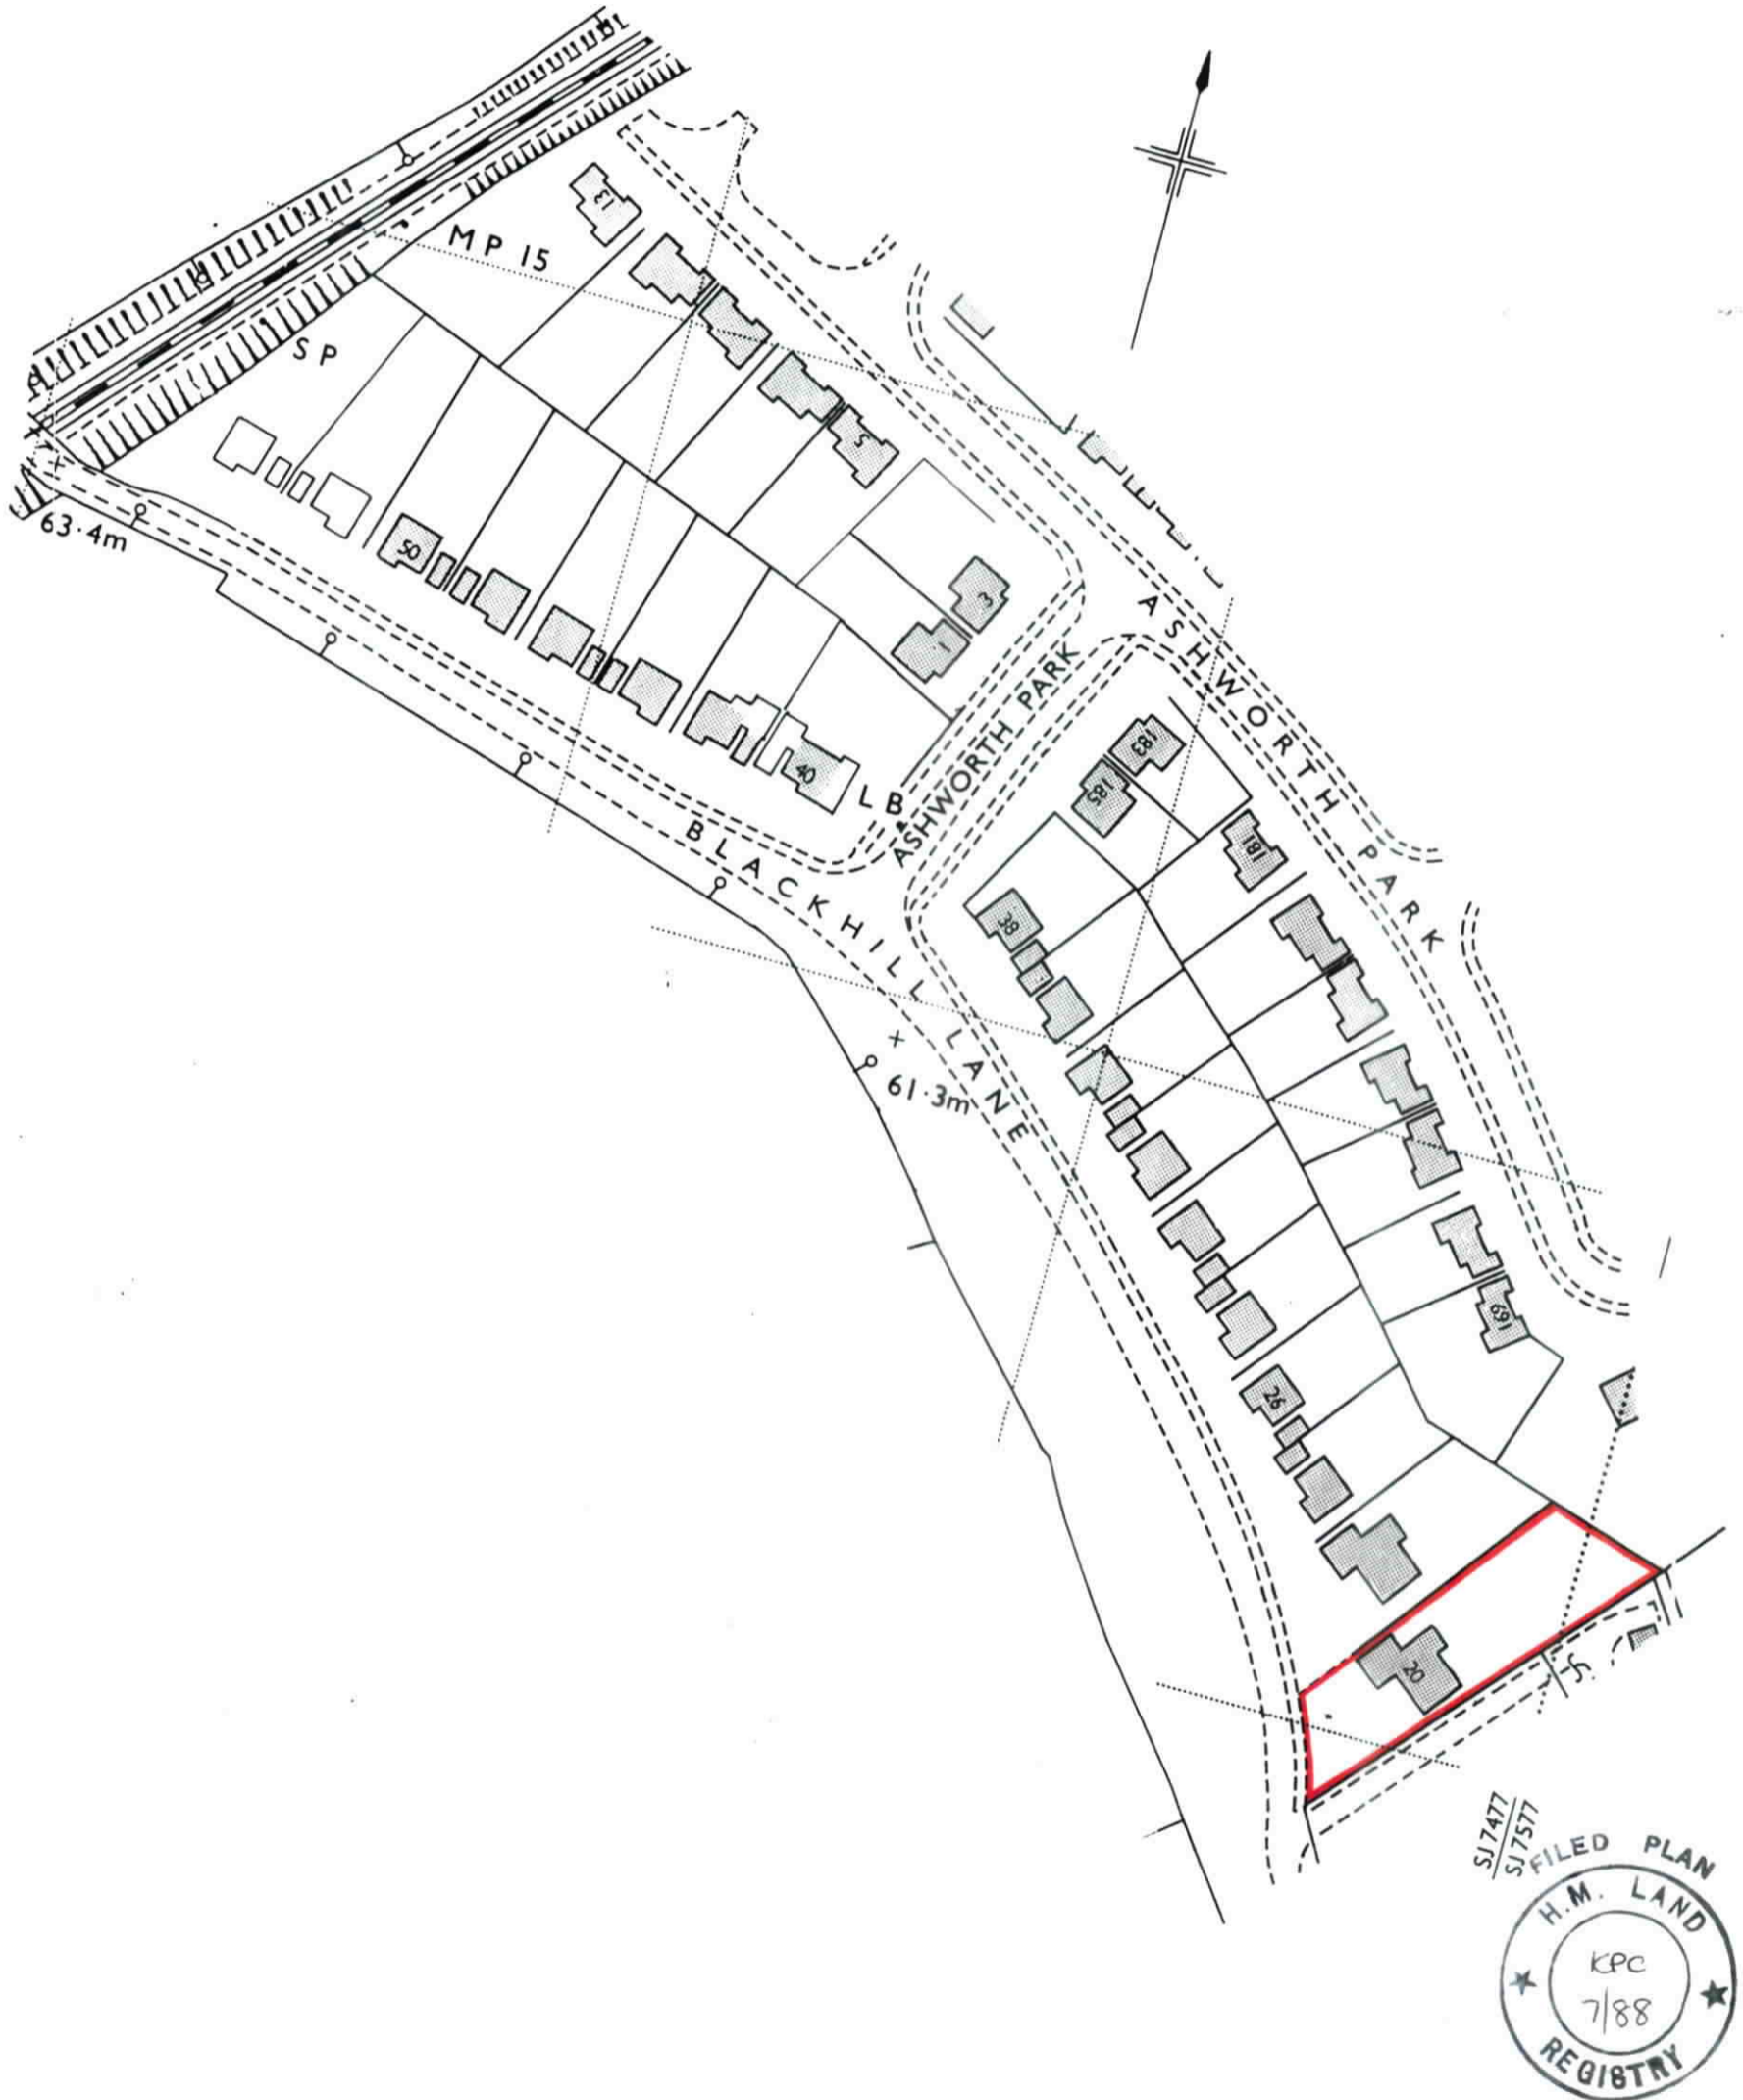

H.M. LAND REGISTRY		TITLE NUMBER	
		CH293156	
ORDNANCE SURVEY PLAN REFERENCE	SJ 7477	SECTION C	Scale 1/1250 Enlarged from 1/2500
COUNTY CHESHIRE	DISTRICT MACCLESFIELD		© Crown copyright 1977

KNUTSFORD PARISH

This is a print of the view of the title plan obtained from HM Land Registry showing the state of the title plan on 05 June 2026 at 14:12:35. This title plan shows the general position, not the exact line, of the boundaries. It may be subject to distortions in scale. Measurements scaled from this plan may not match measurements between the same points on the ground.

This title is dealt with by HM Land Registry, Birkenhead Office.

© Crown Copyright. Produced by HM Land Registry. Reproduction in whole or in part is prohibited without the prior written permission of Ordnance Survey. Licence Number AC0000851063.