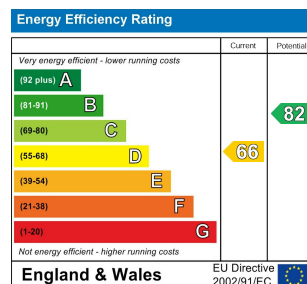

6 Bed
House - Semi-
Detached
located in

£3,380

DIRECTIONS

CONTACT

62 Church Road
Hove
East Sussex
BN3 2FP

E: lettings@taylormichael.agency
T:
<https://taylormichael.agency/>

**TAYLOR
MICHAEL**
STUDENTS