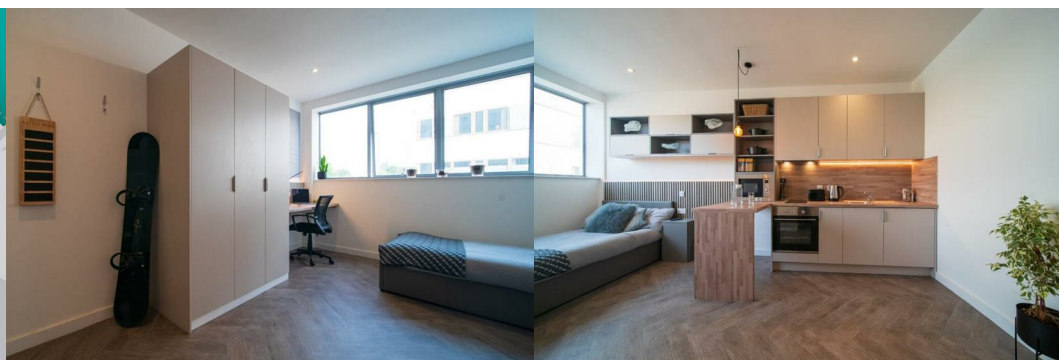

SPECIAL OFFER - BOOK FOR 26/27 BY END OF FEBRUARY & GET £150 CASHBACK - TS & CS APPLY **

Constructed in 2024, our unique New Superior Studio is one of the largest studios in the city and offers everything you need in a private, self-contained luxury apartment with LED lighting throughout. Generous room size, clever storage solutions and furnishings make maximum use of the space. Our Superior Studio has a fully furnished kitchen, including an oven, extractor, induction hob, fridge, freezer, and helpful additions such as a kettle and toaster. You'll also enjoy your own modern ensuite shower room.

**CASHBACK
PROMO £££**

ARMADA HOUSE, ARMADA WAY
LUXURY STUDIO APARTMENTS

£150 CASHBACK!

PLANNING AHEAD? BOOK ARMADA HOUSE FOR 2026-2027 AND GET £150 CASHBACK - PAID AFTER SUCCESSFUL REFERENCING AND COMPLETION OF ALL PAPERWORK