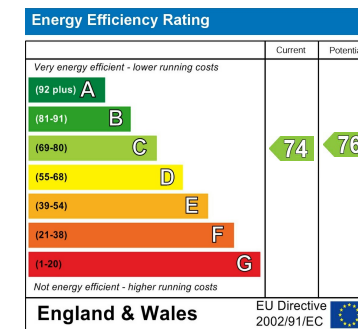

Terms: £1269 deposit, 1st months rent in advance. In order to proceed with an application a holding deposit equivalent to one weeks rent will be required to hold the property whilst references are being obtained. This will be taken off of your first months rent on move in upon successful completion of the referencing process. Please contact a member of staff for further details. For more information or to book a viewing, please call (01424) 430011. We are members of The Property

Redress Scheme and CMP (client money protect scheme CMP002697

Lounge

Kitchen

Double bedroom

Bedroom

Bathroom

Hallway

Agents notes

These particulars are produced in good faith, but are intended to be a general guide only. It should also be noted that any measurements quoted are given for guidance only and are approximate and should not be relied upon for any other

purpose. None of the services or appliances mentioned in these particulars have been tested unless required. Further information on broadband and mobile coverage and speeds can be found at Ofcom.org.uk/phones-and-broadband/coverage-and-speeds/Ofcom-checker/ . According to the gov.uk website the property is located in an area at very low risk of flooding from surface water and rivers & seas.