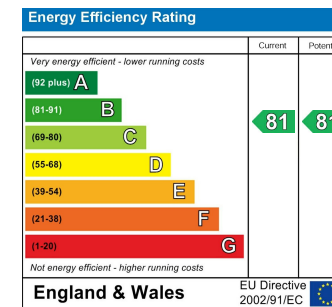

These particulars, whilst believed to be accurate are set out as a general outline only for guidance and do not constitute any part of an offer or contract. Intending purchasers should not rely on them as statements of representation of fact, but must satisfy themselves by inspection or otherwise as to their accuracy. No person in this firm's employment has the authority to make or give any representation or warranty in respect of the property.