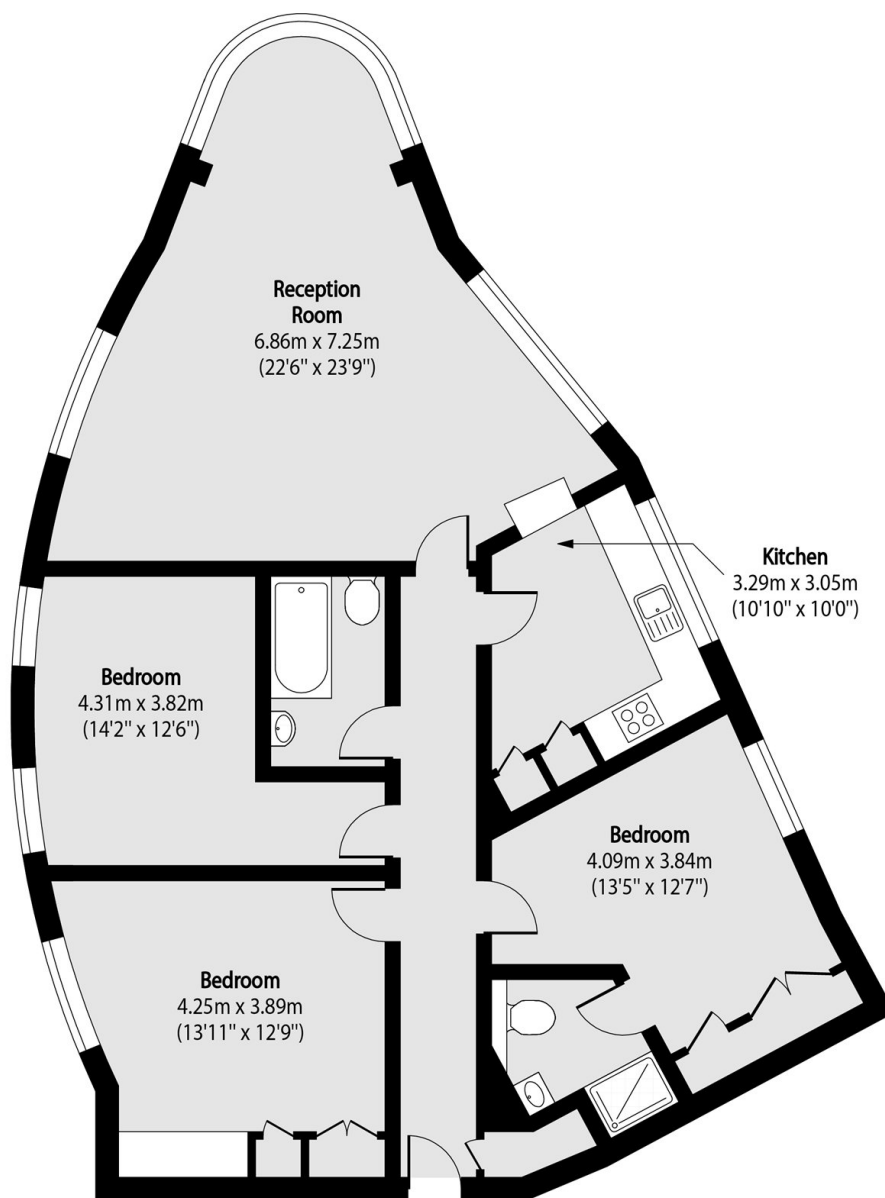

Greycoat Street, SW1P

£980 Per week

Features

Greycoat Street, London, SW1P

Total area (approx): 104.14 sq m (1121 sq. ft)