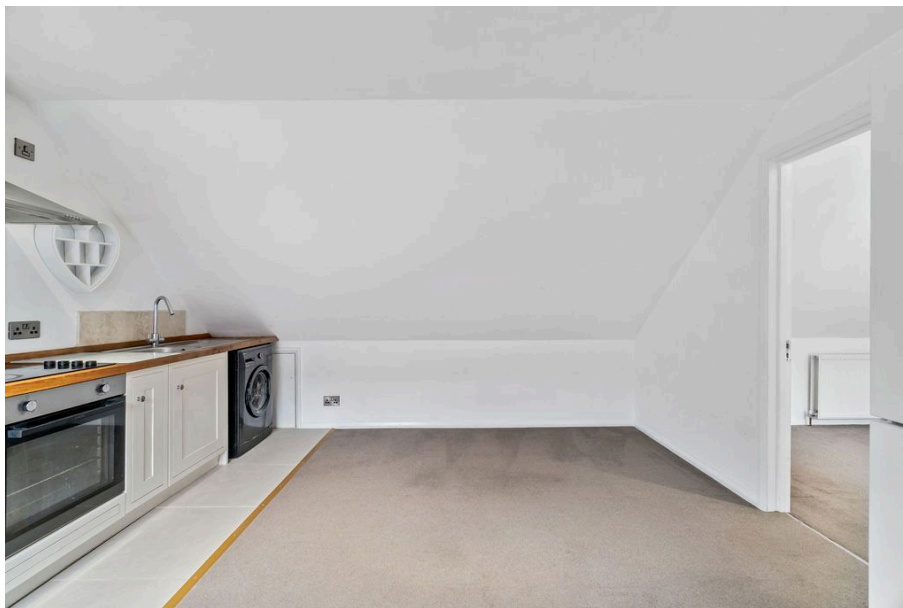

TOTAL: 543 sq. ft, 50 m²