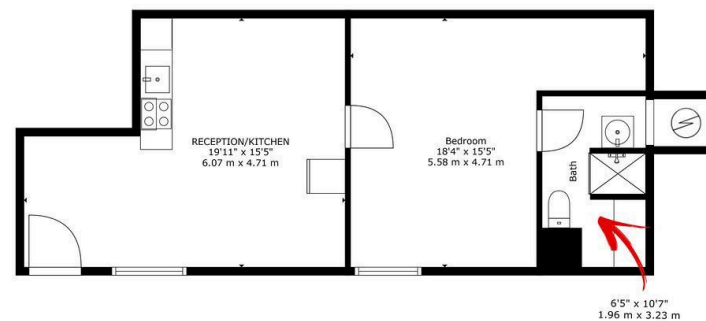

TOTAL: 543 sq. ft, 50 m²