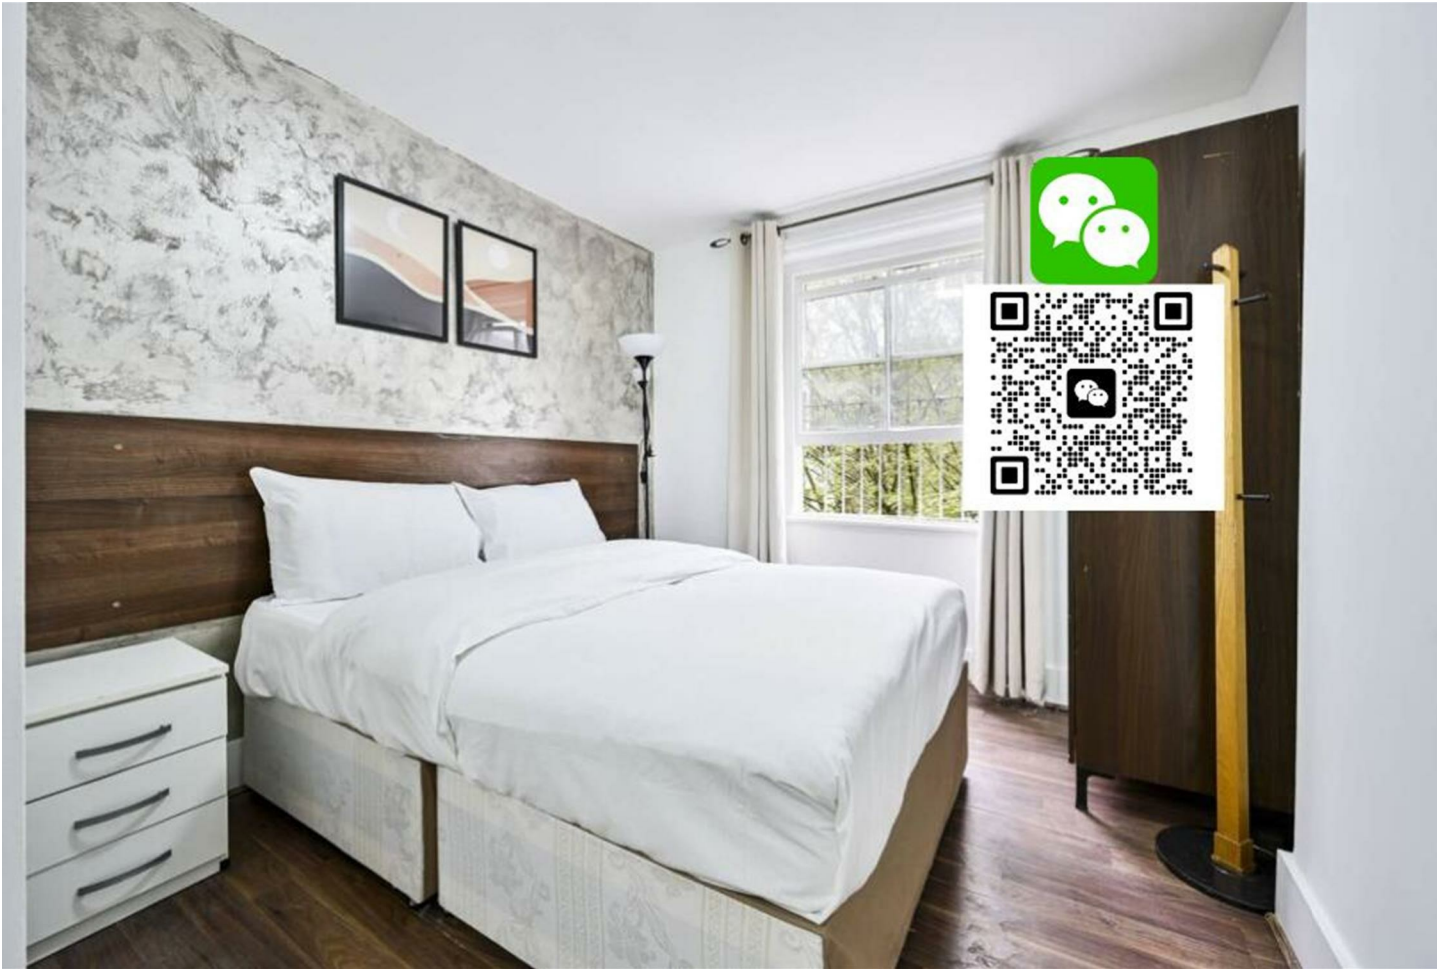

# pomp

properties

Knareborough Place, Earls Court  
£1,650 Per Month

Bright and modern studio apartment in the heart of Earls Court — with all bills included. This well-presented studio features a stylish interior, a comfortable sleeping area, a sleek bathroom, and a compact kitchen with a cosy dining space. Great for students and professionals.