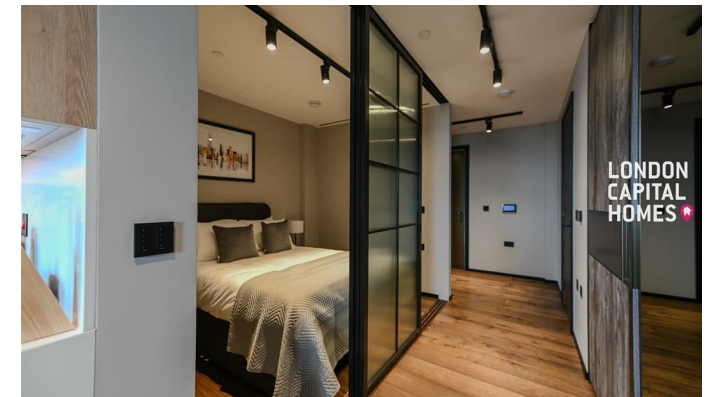

Local Authority **Hackney**
Council Tax Band **E**
EPC Rating **B**

London Office Office
Spaces Victoria, 25 Wilton Road, Pimlico,
London, SW1V 1LW

Contact
020 3084 3094
XL@londonvictoriagroups.co.uk
www.londonvictoriagroups.co.uk

Agents Note: Whilst every care has been taken to prepare these particulars, they are for guidance purposes only. All measurements are approximate and for general guidance purposes only and whilst every care has been taken to ensure accuracy, they should not be relied upon and potential buyers/tenants are advised to recheck the measurements.