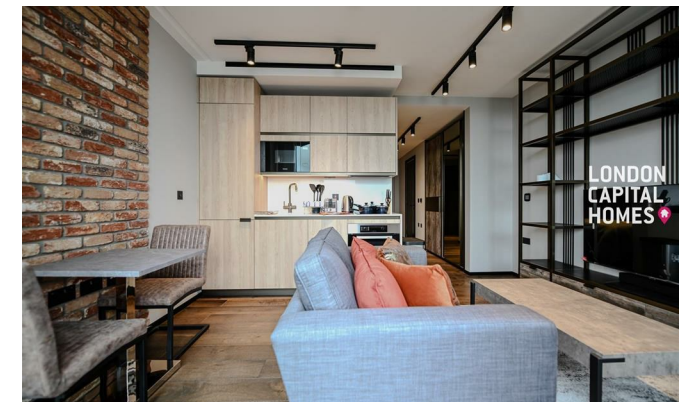

**LONDON
VICTORIA
GROUPS** 

Stage Apartments, 22 Hewett Street

, LONDON EC2A 3NL

- Studio apartment
- Stylish fitted kitchen
 - Gymnasium
- Business suites
 - EPC-B
- Spacious living area
- 24-hour concierge
- Cinema & sky lounge
- The Heart of Shoreditch
 - CTB-E