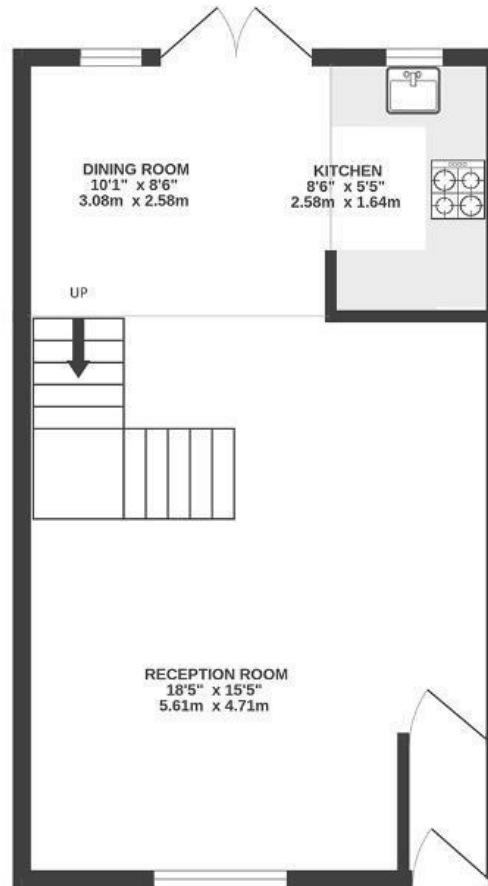

47 Ambra Vale East
Bristol,

Boardwalk

Ambra Vale East

HOTWELLS

APPROXIMATE FLOOR AREA
73.3 SQM / 789 SQFT

GROUND FLOOR
415 sq.ft. (38.6 sq.m.) approx.

1ST FLOOR
374 sq.ft. (34.7 sq.m.) approx.