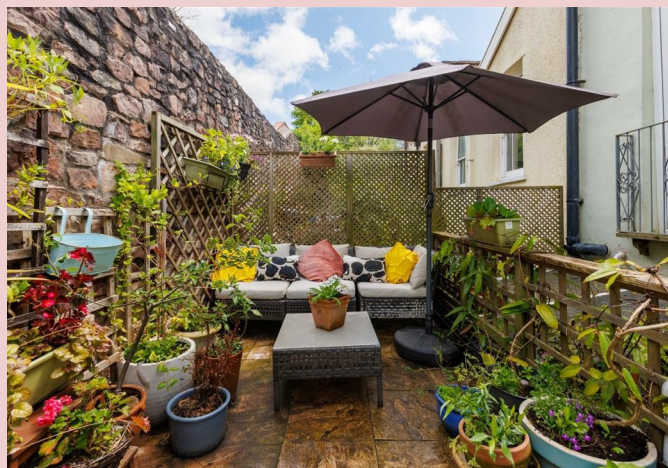

47 Ambra Vale East
Bristol,

Boardwalk

Ambra Vale East

HOTWELLS

APPROXIMATE FLOOR AREA
73.3 SQM / 789 SQFT

GROUND FLOOR
415 sq.ft. (38.6 sq.m.) approx.

1ST FLOOR
374 sq.ft. (34.7 sq.m.) approx.