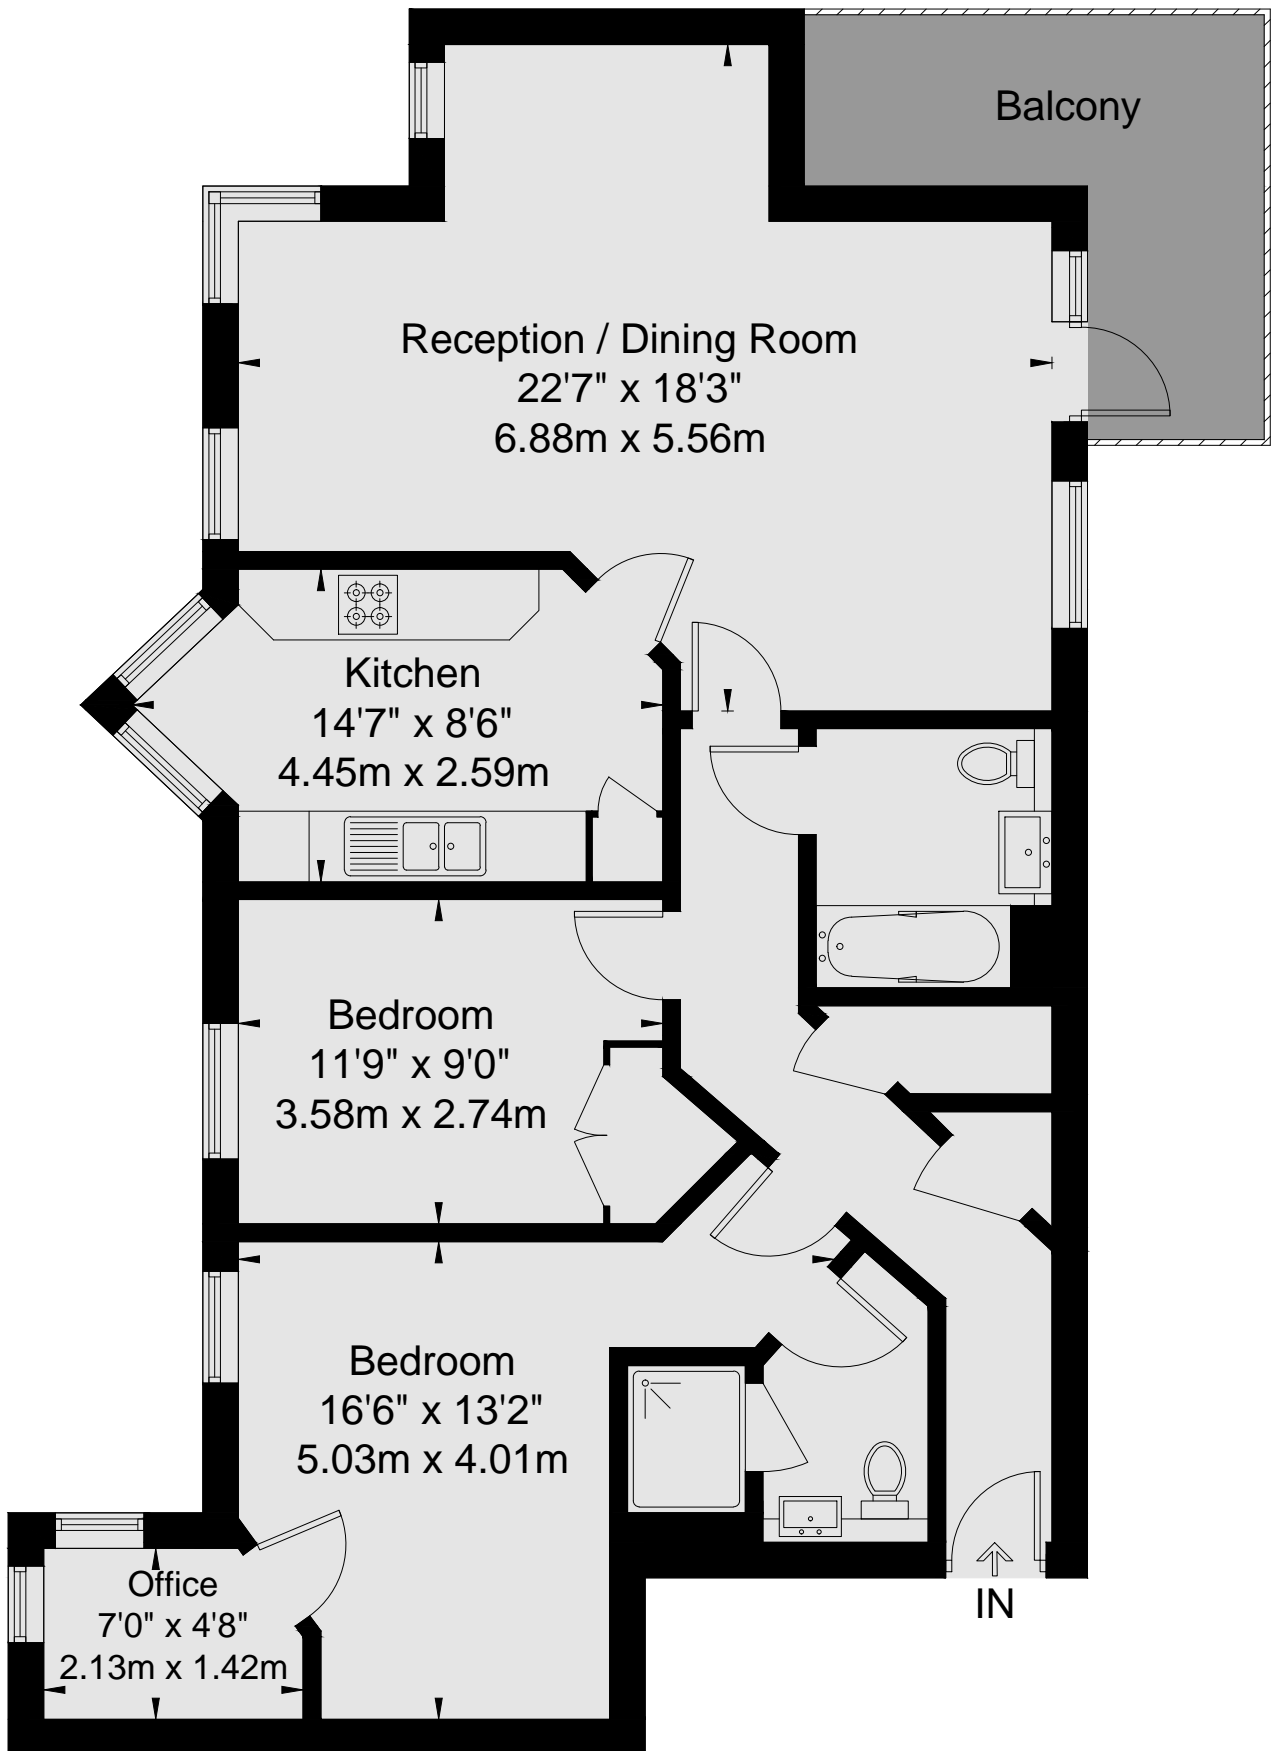

Birchgrove House

Approx Gross Internal Area
Ground Floor = 88 Sq m / 947 Sq Ft

Third Floor

Viewmedia @ 2026
Viewmedia.co.uk

Whilst every attempt has been made to ensure the accuracy of this floor plan, measurements of doors, windows and rooms are approximate and no responsibility is taken for any error or omission. This illustration is for identification purpose only. Not drawn to scale, unless stated. Dimensions shown are to the nearest 3" and are to the points indicated by the arrow heads.