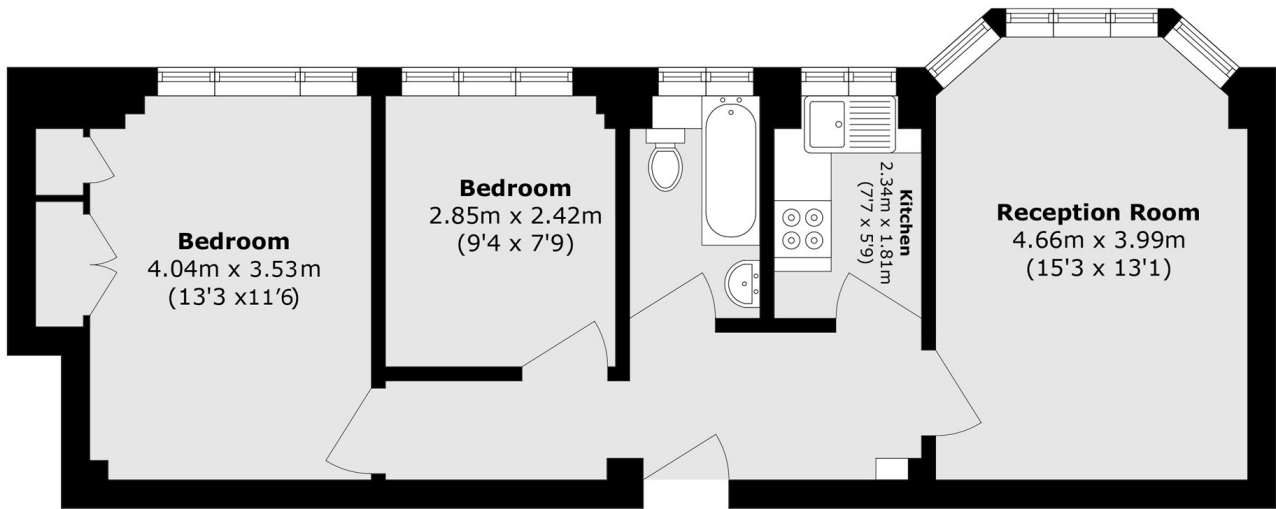

# Edgware Road, London, W2

Total area (approx.): 52.0 sq. m (559.7 sq. ft)