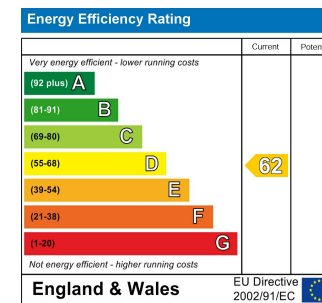

1 Bedroom Room located in Mitcham

We are pleased to offer you a double room available in a clean, quiet, and well-maintained house in CR4 . Ideal for working professionals or mature students looking for a comfortable home with excellent transport links and local amenities.

The Room-

1 double room (Sharing kitchen and bathroom)

Comfortable beds and wardrobes

Access to a fully equipped kitchen

Clean and friendly household

Excellent Transport Links-

Call us on

Council Tax Band

D

Agents Note: Whilst every care has been taken to prepare these particulars, they are for guidance purposes only. All measurements are approximate and are for general guidance purposes only and whilst every care has been taken to ensure their accuracy, they should not be relied upon and potential buyers are advised to recheck the measurements.