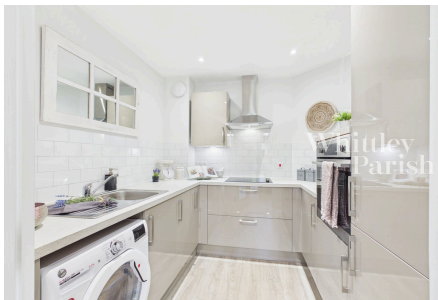

Risbygate Street, Bury St Edmunds

£366,950

1 1 1

An exclusive collection of spacious one bedroom retirement apartments conveniently located in the heart of the town centre, just a short stroll away from the bustling high street and its wide range of local amenities.

Key Features

- One bedroom first floor apartment
- Communal garden terrace
- 24 hour call centre support system
- Guest Suite for friends and family
- Energy efficient and economical heating
- Owners' lounge with coffee bar
- Secure camera entry system
-
-