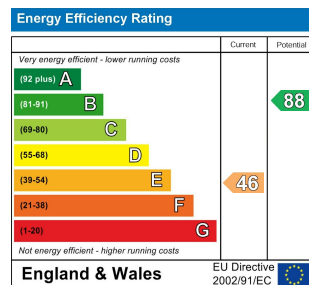

2 Bed
House - Mid Terrace
located in

£750 Per Month

DIRECTIONS

CONTACT

45 Mill Street
Congleton
Cheshire
CW12 1AG

E: congleton@cheshire-property.com
T: 01260 290090
cheshire-property.com

Sales | Lettings