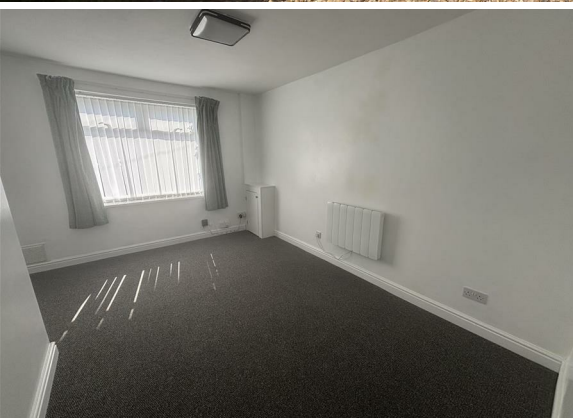

1 Bed
Flat - Ground
Floor

located in
Warwick Road,
Doncaster

£575 Per Month

Moss
PROPERTIES

DIRECTIONS

CONTACT

White Rose Way
Doncaster
South Yorkshire

E: info@mosspm.co.uk
T: 01302 730077
www.mosspm.co.uk