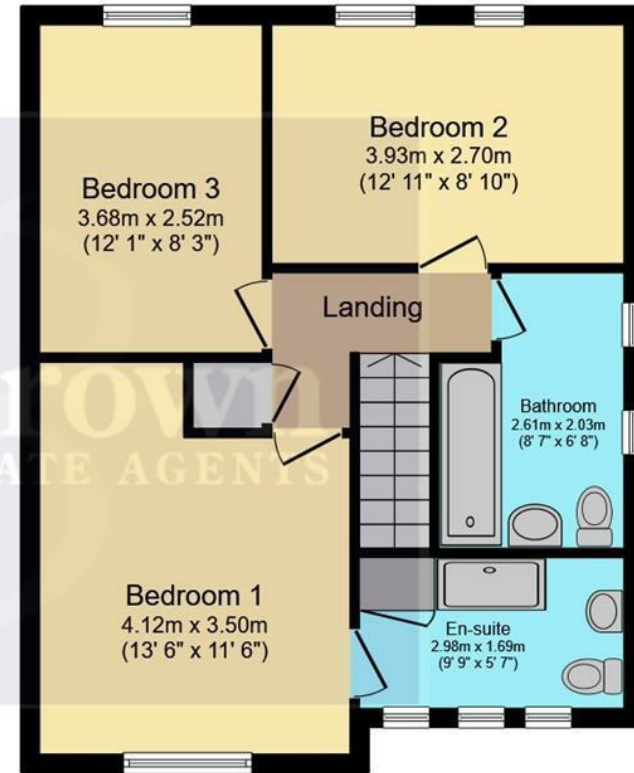

Ground Floor

Floor area 78.3 sq.m. (843 sq.ft.)

First Floor

Floor area 52.8 sq.m. (568 sq.ft.)

Total floor area: 131.1 sq.m. (1,411 sq.ft.)

This floor plan is for illustrative purposes only. It is not drawn to scale. Any measurements, floor areas (including any total floor area), openings and orientations are approximate. No details are guaranteed, they cannot be relied upon for any purpose and do not form any part of any agreement. No liability is taken for any error, omission or misstatement. A party must rely upon its own inspection(s). Powered by www.Propertybox.io