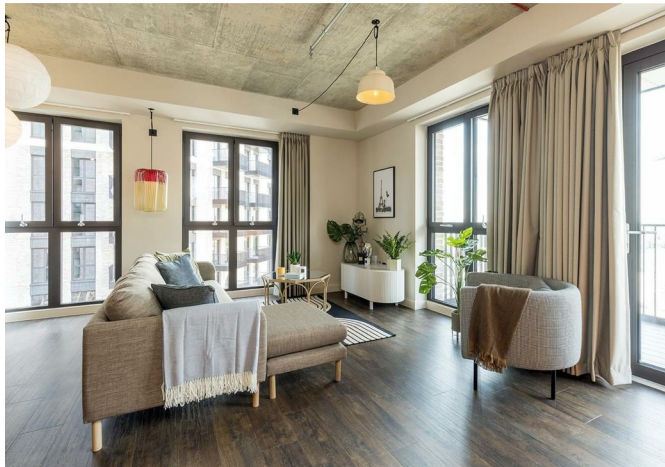

65435346 The Robinson, Atlantic Crescent, Wembley, HA9 0TQ
£2,876 Per month

65435346 The Robinson, Atlantic Crescent, Wembley, HA9 0TQ

£2,876 Per month

New Offer: Save Over 12% on Your Rent. Located in The Robinson, where bold art deco style meets vintage charm, residents enjoy a large podium garden, 360° roof terrace with the longest sun loungers in London, a spacious lounge, and co-working spaces designed for all-day comfort!

The Robinson is different. Bold and alternative, its interiors combine a range of subtle design influences from different periods meaning apartments have an eclectic style - contemporary, mid-century, art deco and retro kitsch. Social spaces are inspired by British popular culture, from the fantastic Festival Gardens, the resident lounge (ideal for working from home) and three stunning roof terraces.

Elevated above the buzz of Wembley Park, The Robinson offers a peaceful yet connected lifestyle in one of London's most vibrant new districts - just moments from Bread Ahead, Boxbark, Troubadour Theatre and over 70 shops, cafés and restaurants at the London Designer Outlet. Managed by Quintain Living, the award-winning team behind Wembley Park. Photos show a very similar apartment in this building however the exact layout/floor/view may vary. Other incentives available T&Cs apply; see Quintain Living website for details. Price before discount: £2340.