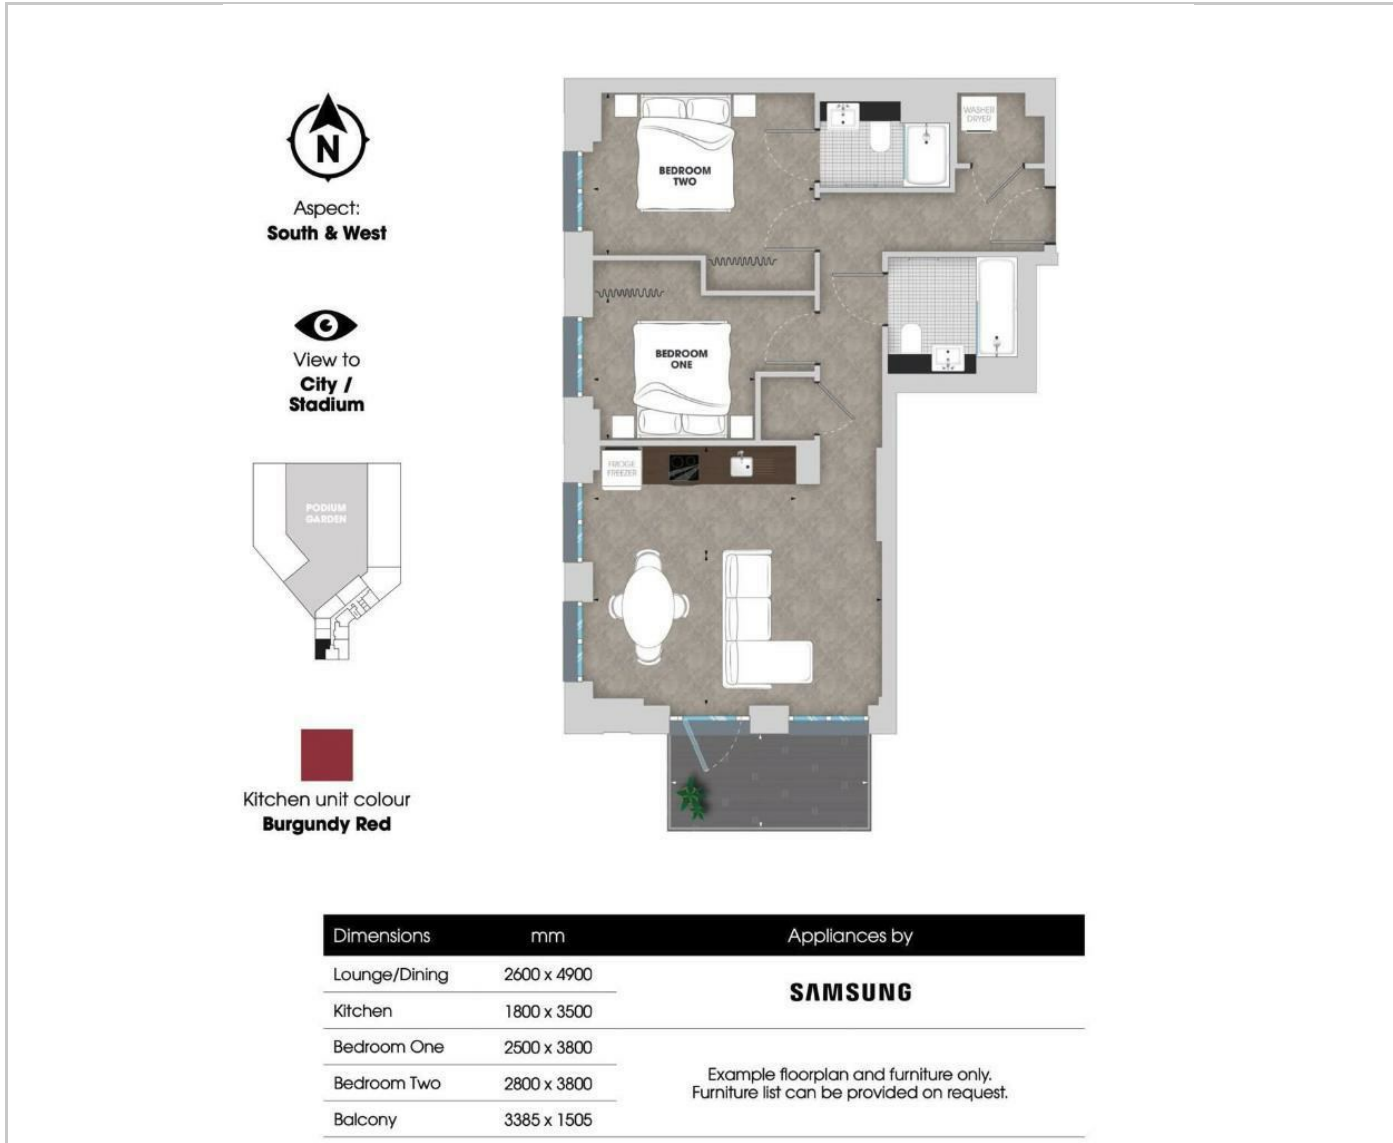

65435346 The Robinson, Atlantic Crescent, Wembley, HA9 0TQ
£2,876 Per month

65435346 The Robinson, Atlantic Crescent, Wembley, HA9 0TQ

£2,876 Per month

New Offer: Save Over 12% on Your Rent. Located in The Robinson, where bold art deco style meets vintage charm, residents enjoy a large podium garden, 360° roof terrace with the longest sun loungers in London, a spacious lounge, and co-working spaces designed for all-day comfort!

The Robinson is different. Bold and alternative, its interiors combine a range of subtle design influences from different periods meaning apartments have an eclectic style - contemporary, mid-century, art deco and retro kitsch. Social spaces are inspired by British popular culture, from the fantastic Festival Gardens, the resident lounge (ideal for working from home) and three stunning roof terraces.

Description

Situation

Furnished

Council Tax Band: C

Available:

Floor Plans

Area Map

Energy Performance Graph