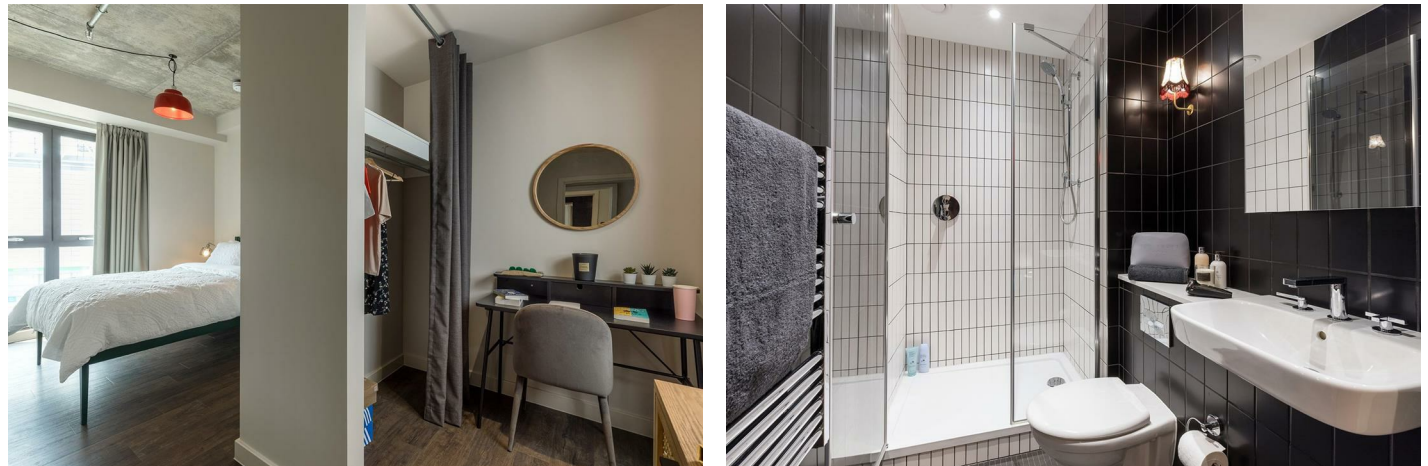

Furnished

Council Tax Band: C

Available: