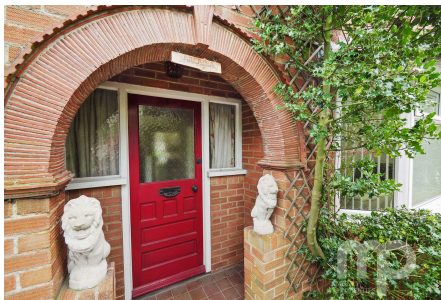

Mill Road, Hethersett, Norwich, NR9 3DR

Offers In Region Of £395,000

3 1 1

Charming 1930s Detached Home on Generous Plot Mill Road, Hethersett. Moneyproperties are delighted to present this fantastic opportunity to acquire a characterful 1930s detached home, ideally located on the highly sought-after Mill Road in the popular village of Hethersett. Offering approximately 1,200 sq ft of living space, this well-built home comprises: Ground Floor, Storm porch, Entrance hall, Spacious living room with dining and study area, Kitchen, Rear lobby, First Floor: Landing, Three bedrooms, Family bathroom.

Tenure: Freehold EPC: TBC Council Tax: D

Key Features

- Fantastic opportunity acquire a characterful 1930s three bedroom detached home
- This thriving village offers an excellent range of amenities within easy reach
- Regular bus services and convenient access to the A11, making it ideal for commuters.
- Attached garage (potential for conversion into an additional bedroom, subject to planning)
- No onward chain. Sought-after village location, excellent potential to improve and add value
- Ideally located on the highly sought-after Mill Road in the popular village of Hethersett
- Hethersett Academy boasts an OUTSTANDING Ofsted rating, Primary School GOOD
- Offering approximately 1,200 sq ft of living space, this well-built home would make the perfect home
- Generous well stocked plot measuring approximately 165ft x 40ft (0.15 acres)
- See our full online listing for further details including flood risk, broadband speed and other material information