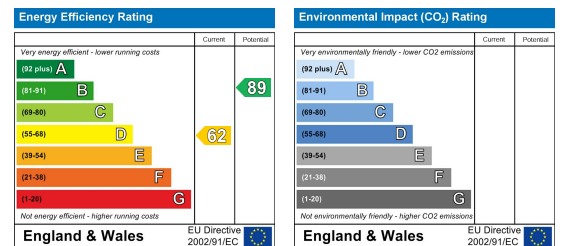

Hybrid Map

Terrain Map

Floor Plan

Viewing

Please contact our Turners Property Centre Office on 01271 866421 if you wish to arrange a viewing appointment for this property or require further information.

Energy Efficiency Graph