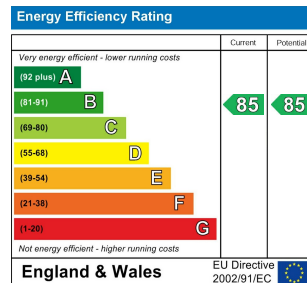

**1 Bed  
Apartment  
located  
in Castlefield**

**£1,100 PCM**

 **NPP  
RESIDENTIAL**

EPC Rating: B  
Council Tax Band: C