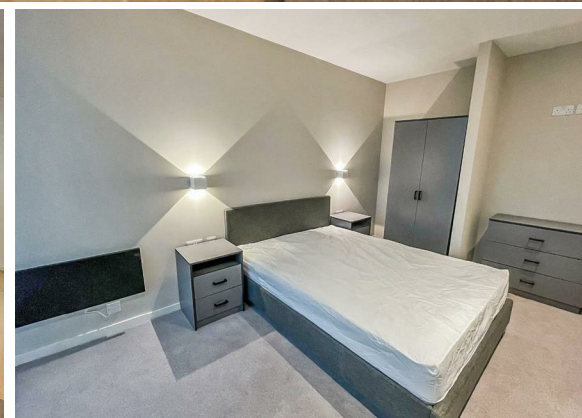

**1 Bed  
Apartment  
located  
in Castlefield**

**£1,100 PCM**

 **NPP  
RESIDENTIAL**

EPC Rating: B  
Council Tax Band: C