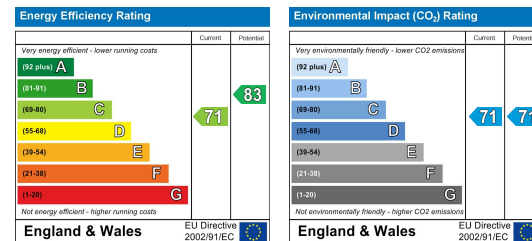

Energy Efficiency Graph

These particulars, whilst believed to be accurate are set out as a general outline only for guidance and do not constitute any part of an offer or contract. Intending purchasers should not rely on them as statements of representation of fact, but must satisfy themselves by inspection or otherwise as to their accuracy. No person in this firm's employment has the authority to make or give any representation or warranty in respect of the property.

Upper Ground, 4 Jordan Street, Manchester, Greater Manchester, M15 4PY

Tel: 0161 837 2840 Email: info@residemanchester.com www.reside-property.com