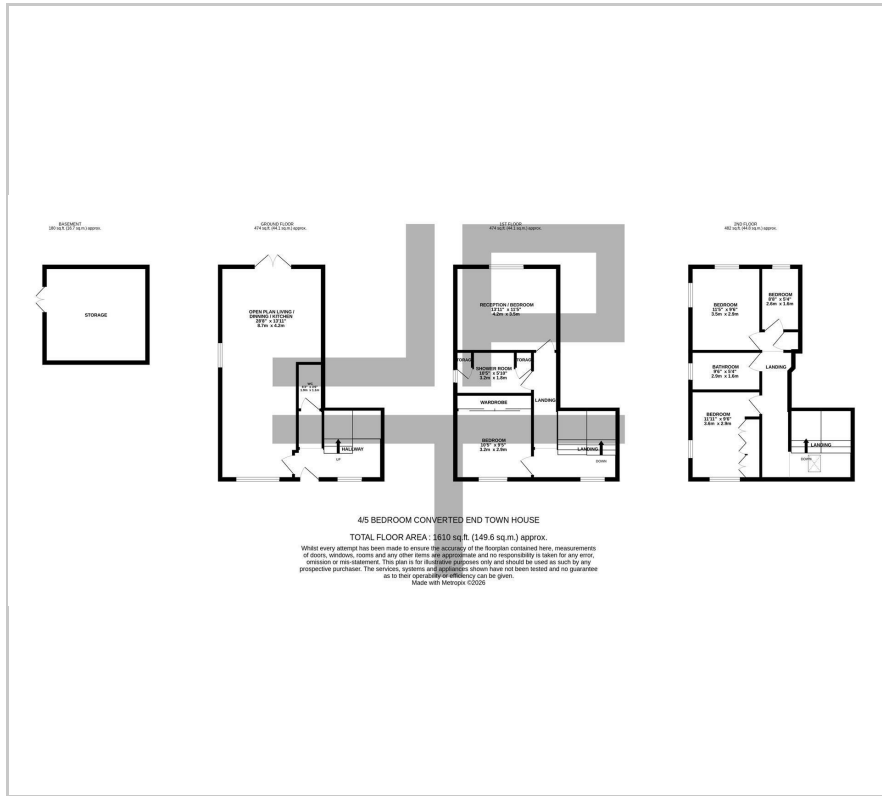

Floor Plan

Area Map

Energy Efficiency Graph

These particulars, whilst believed to be accurate are set out as a general outline only for guidance and do not constitute any part of an offer or contract. Intending purchasers should not rely on them as statements of representation of fact, but must satisfy themselves by inspection or otherwise as to their accuracy. No person in this firm's employment has the authority to make or give any representation or warranty in respect of the property.