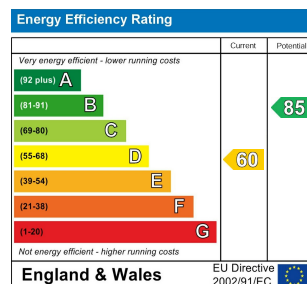

5 Bed
House - End
Terrace
located in

£2,710 Per month

TAYLOR
MICHAEL
STUDENTS

DIRECTIONS

CONTACT

62 Church Road
Hove
East Sussex
BN3 2FP

E: lettings@taylormichael.agency
T:
<https://taylormichael.agency/>

**TAYLOR
MICHAEL**
STUDENTS