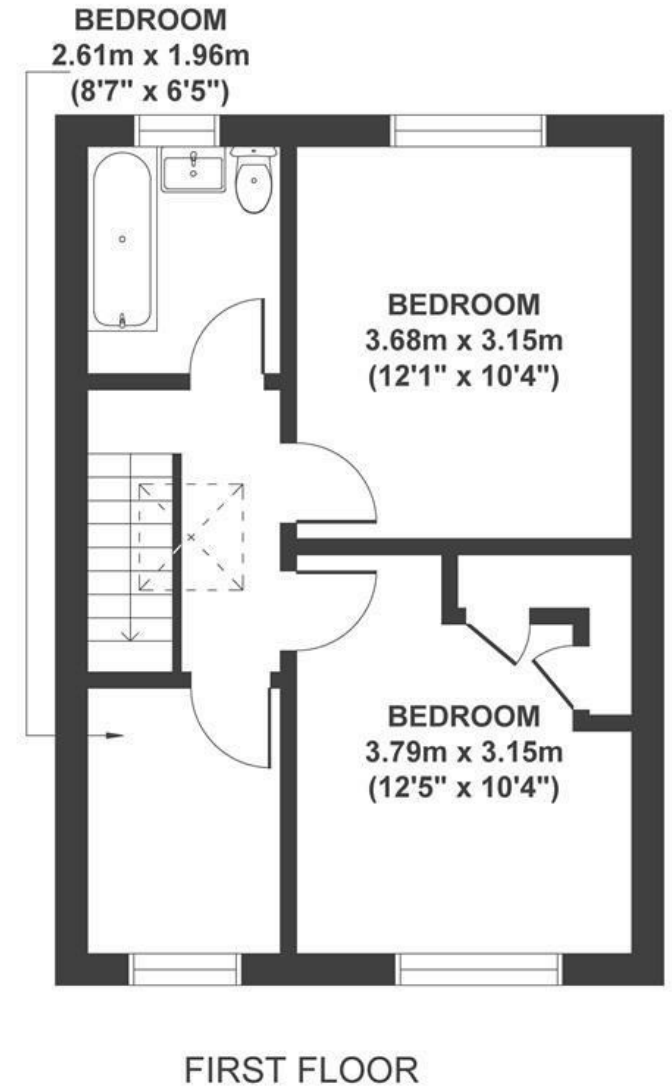

## ST GEORGE

APPROXIMATE FLOOR AREA  
86 SQM / 926 SQFT

Boardwalk

# Kingscote Park

, BRISTOL

£325,000

3 Bedrooms

BS5 8QU

1 Bathrooms

*"Enjoying drinks with friends in the garden after an active summer's day. The BBQ is going, and everybody is enjoying the extended views over South Bristol, when the skies fill with hot air balloons."*