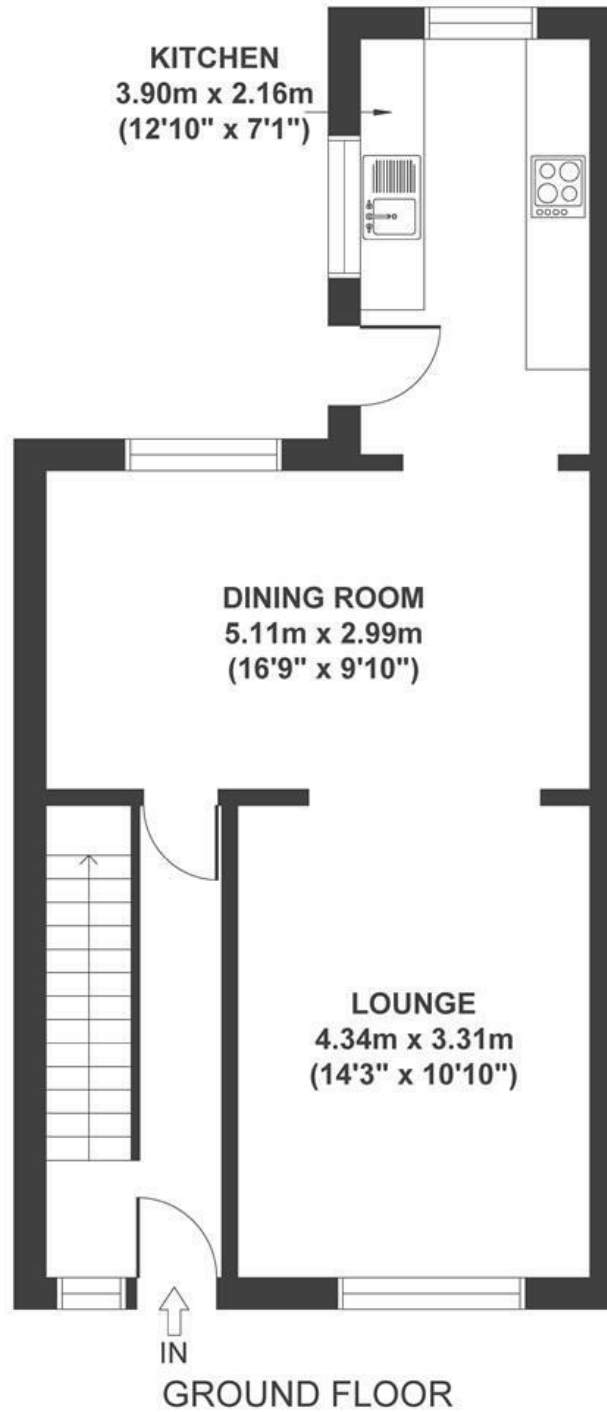

## ST GEORGE

APPROXIMATE FLOOR AREA  
86 SQM / 926 SQFT

Boardwalk

# Kingscote Park

, BRISTOL

£325,000

3 Bedrooms

BS5 8QU

1 Bathrooms

*"Enjoying drinks with friends in the garden after an active summer's day. The BBQ is going, and everybody is enjoying the extended views over South Bristol, when the skies fill with hot air balloons."*