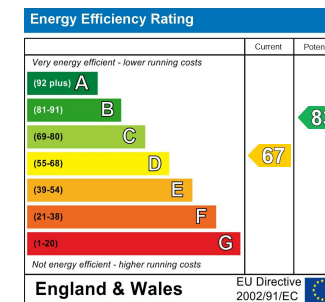

Call us on

0191 5121223

admin@carterpropertyservices.co.uk

www.carterpropertyservices.co.uk

Council Tax Band

A

Agents Note: Whilst every care has been taken to prepare these particulars, they are for guidance purposes only. All measurements are approximate and are for general guidance purposes only and whilst every care has been taken to ensure their accuracy, they should not be relied upon and potential buyers are advised to recheck the measurements.