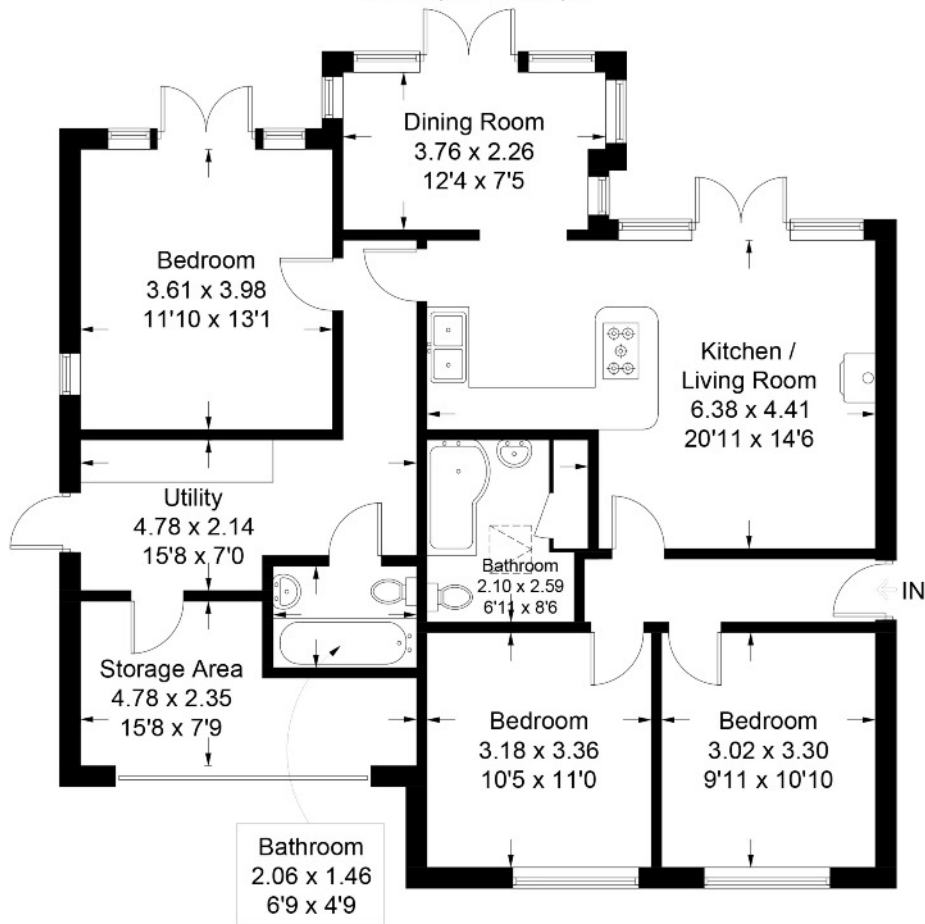

12 PEN Y FFORDD

12 Pen Y Ffordd Aberdovey, Gwynedd, LL36 0PL

Approximate Gross Internal Area
108.8 sq m / 1171 sq ft

Illustration for identification purposes only,
measurements are approximate, not to scale.