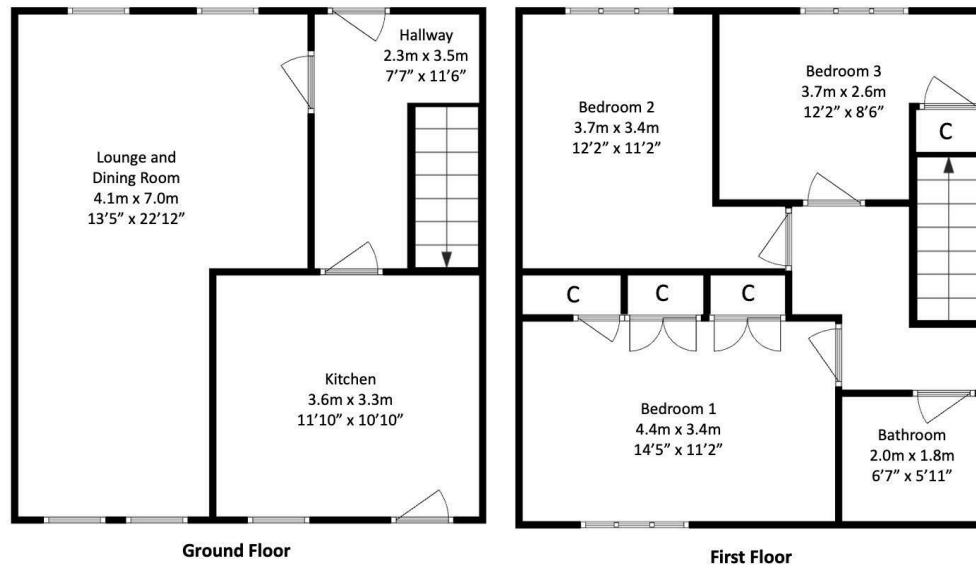

3 Bedroom House - Semi-Detached located in Coatbridge

Caroline Morrison of Sweet Home Scotland, is proud to bring to market this fantastic three-bedroom semi-detached house offering a perfect blend of comfort and convenience on Ailsa Road in the charming town of Coatbridge. Upon entering, you are greeted by a welcoming hall that leads to a spacious lounge and dining area, ideal for both relaxation and entertaining. The large breakfasting kitchen is a delightful space, perfect for family meals and gatherings.

The upper floor boasts three generously sized double bedrooms, providing ample space for family or guests. A well-appointed family shower room completes this level, ensuring that all your needs are met.

Externally, the property sits on a large corner plot, featuring expansive grass and patio areas, perfect for outdoor activities or simply enjoying the fresh air. Additionally, a brick-built garage offers practical storage solutions or potential for a workshop.

Ailsa Road is ideally situated for a variety of local amenities, including shops and schools, making it a great choice for families. The excellent transport links nearby, including bus and rail services, as

Call us on

01236 677500

sales@sweet-home.co.uk

<https://sweet-home.co.uk/>

Council Tax Band

C