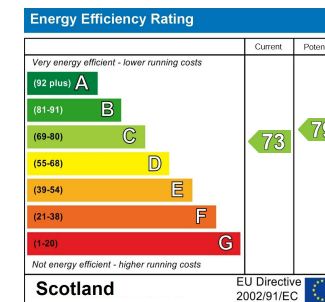

Call us on

**01236 677500**

[sales@sweet-home.co.uk](mailto:sales@sweet-home.co.uk)

<https://sweet-home.co.uk/>

**Council Tax Band**

**C**

Agents Note: Whilst every care has been taken to prepare these particulars, they are for guidance purposes only. All measurements are approximate and are for general guidance purposes only and whilst every care has been taken to ensure their accuracy, they should not be relied upon and potential buyers are advised to recheck the measurements.