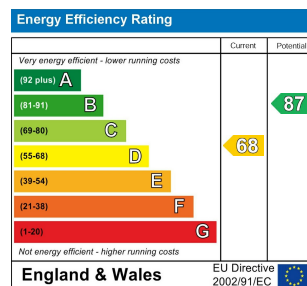

6 Bed
House - Terraced
located in

£3,250 Per month

DIRECTIONS

CONTACT

62 Church Road
Hove
East Sussex
BN3 2FP

E: lettings@taylormichael.agency
T:
<https://taylormichael.agency/>

TAYLOR
MICHAEL
STUDENTS