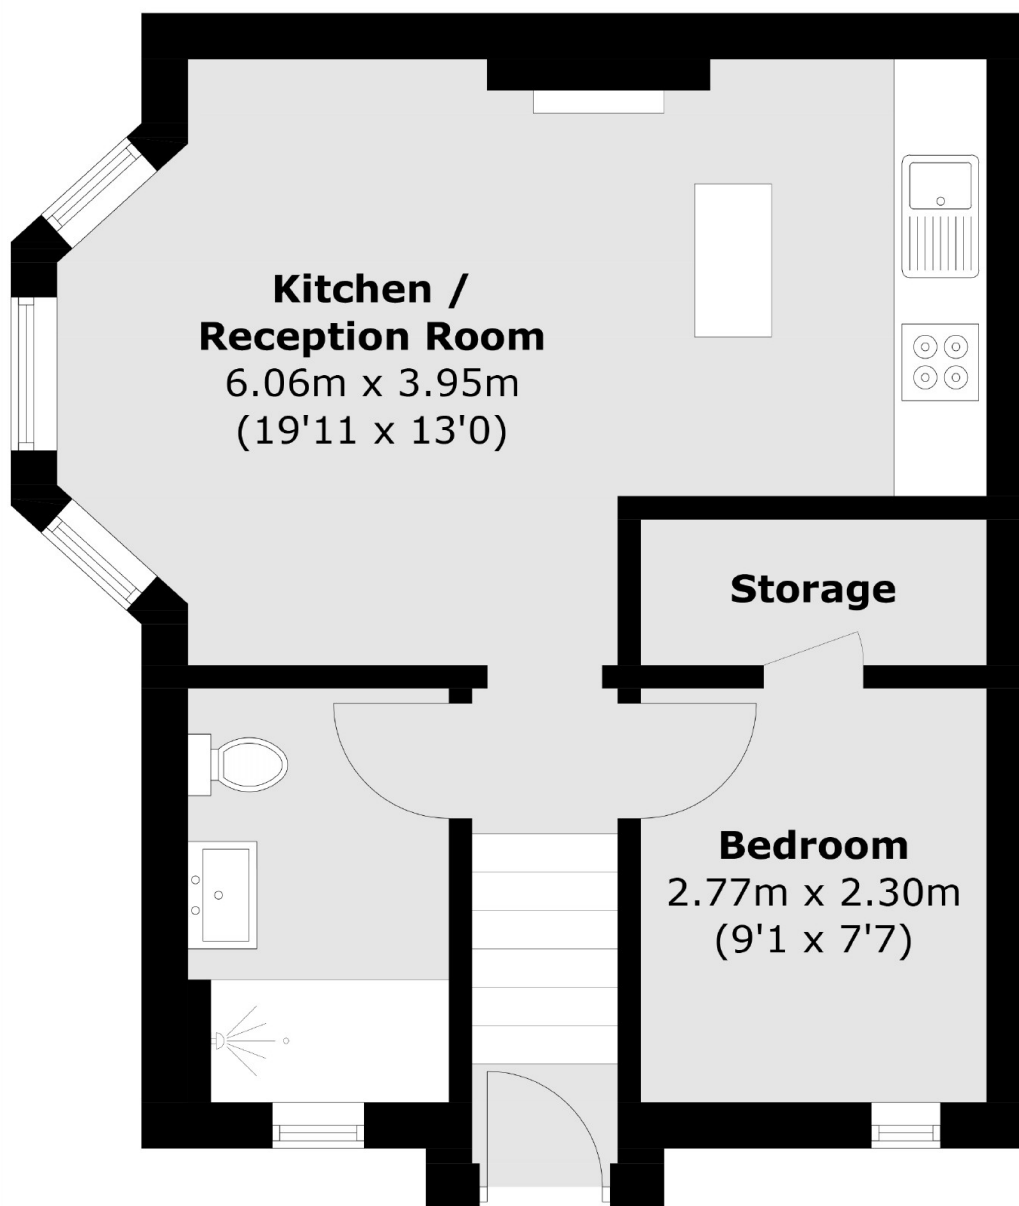

Langford Place, NW8

£1,950 Per calendar month

One bedroom apartment with communal garden located just off of Abbey Road. The property has wood floors throughout and built in storage in bedroom.

Langford Place is located close to the American School, Underground Station and Abbey Road Studios.

Features

- One Bedroom Apartment
- Open Plan Kitchen
- Wood Floors
- Communal Gardens
- South Facing Reception

Langford Place, London, NW8

Total area (approx.): 37.7 sq. m (405.8 sq. ft)