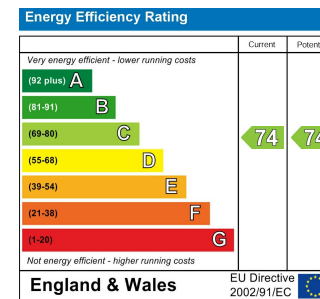

Call us on

01173259720

lettings@bestejeffers.co.uk

<https://beste-jeffers.cosyflo.co.uk>

Council Tax Band

B